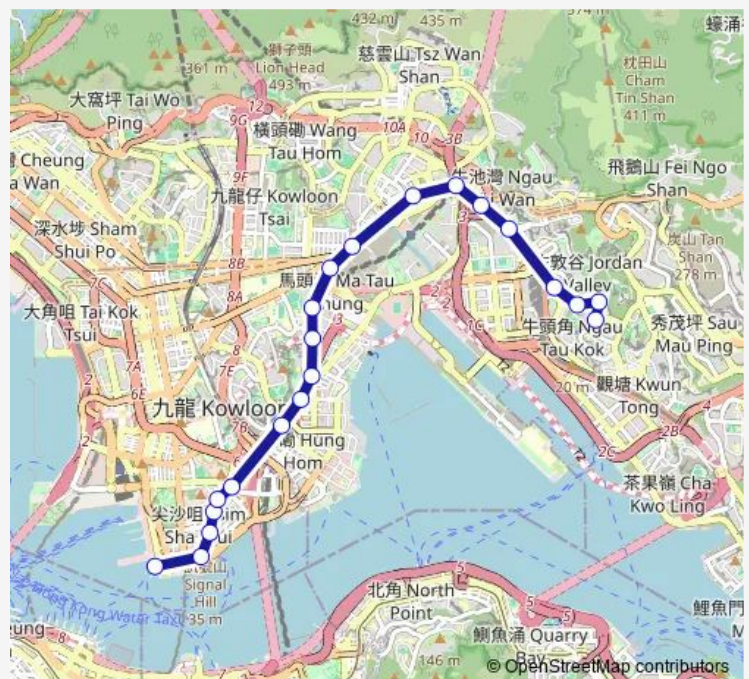

[Ctb] Hong Kong Polytechnic University, Chatham Road South[[Kmb] H.K. Polytechnic University

Route schedule

[Kmb] LOK WAH BUS Terminus — [Ctb] Tsim SHA Tsui (Star Ferry)[[Kmb] Star Ferry

Monday	05:40-22:10
Tuesday	05:40-22:10
Wednesday	05:40-22:10
Thursday	05:40-22:10
Friday	05:40-22:10
Saturday	05:40-21:10
Sunday	05:40-21:10

Route info

Direction: [Kmb] LOK WAH BUS Terminus

Stops: 16

Trip Duration: 0 hour 37 min

■ 28 — LOK WAH - Star Ferry

[Ctb] Hong Kong Science Museum, Chatham Road South[[Kmb] Hong Kong Science Museum

[Ctb] Mody Road, Chatham Road South[[Kmb] Mody Road Tsim SHA Tsui