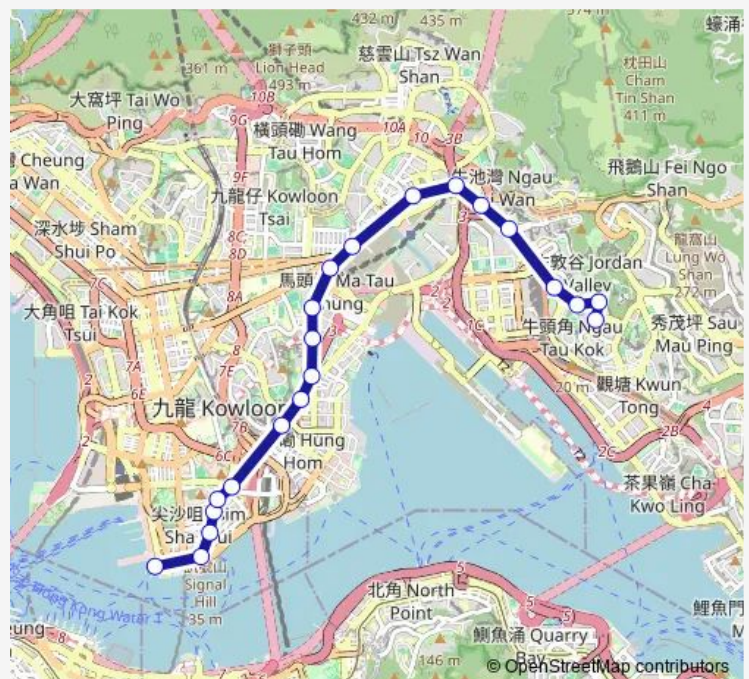

[Ctb] Hong Kong Polytechnic University, Chatham Road South[[Kmb] H.K. Polytechnic University

Route schedule

[Kmb] LOK WAH BUS Terminus — [Ctb] Tsim SHA Tsui (Star Ferry)[[Kmb] Star Ferry

Monday	05:40-22:10
Tuesday	05:40-22:10
Wednesday	05:40-22:10
Thursday	05:40-22:10
Friday	05:40-22:10
Saturday	05:40-21:10
Sunday	05:40-21:10

Route info

Direction: [Kmb] LOK WAH BUS Terminus

Stops: 16

Trip Duration: 0 hour 37 min

28 — LOK WAH - Star Ferry

[Ctb] Hong Kong Science Museum, Chatham Road South[[Kmb] Hong Kong Science Museum

[Ctb] Mody Road, Chatham Road South[[Kmb] Mody Road Tsim SHA Tsui