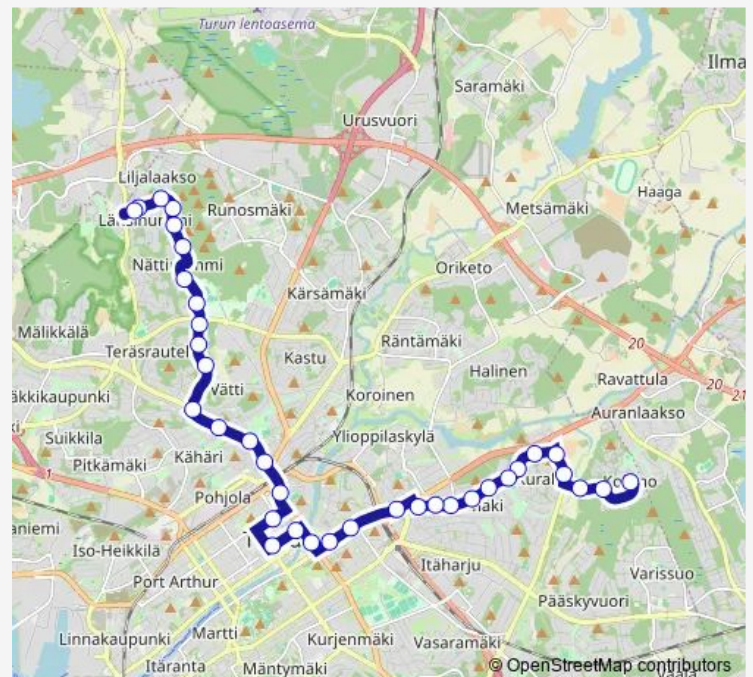

Bus 28 Kohmo-Länsinummi

[Go to website](#)

Direction

undefined — undefined

0 stops

[Open route schedule](#)

Route schedule

undefined — undefined

Monday	—
Tuesday	03:00-02:33 ⁺¹
Wednesday	03:00-02:15 ⁺¹
Thursday	—
Friday	03:00-02:15 ⁺¹
Saturday	03:00-02:15 ⁺¹
Sunday	—

Route info

Direction:

Stops: 0

Trip Duration: — min

28 — Kohmo-Länsinummi

Direction