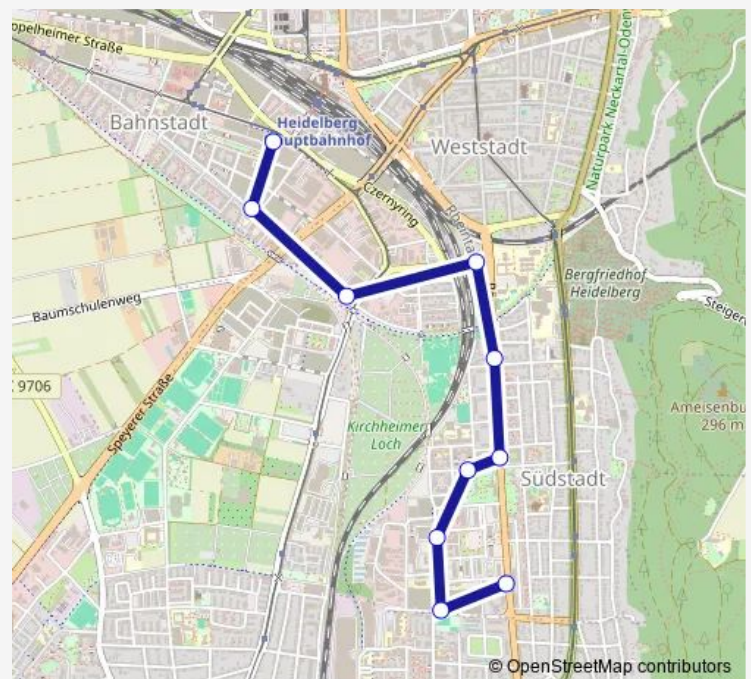

### Direction

Saarstraße — HD Hauptbahnhof Süd

10 stops

[Open route schedule](#)

Saarstraße

Sickingenplatz

Marlene-Dietrich-Platz

Mark-Twain-Center

Berthold-Mogel-Straße

Feuerbachstraße

Gleisdreieck

Rudolf-Diesel-Straße

Schwetzingen Terrasse

HD Hauptbahnhof Süd

### Route schedule

Saarstraße — HD Hauptbahnhof Süd

Monday	09:55-19:00
Tuesday	09:55-19:00
Wednesday	09:55-19:00
Thursday	09:55-19:00
Friday	09:55-19:00
Saturday	—
Sunday	—

### Route info

Direction: Saarstraße

Stops: 10

Trip Duration: 0 hour 10 min

28 Bus time schedules and route maps are available in an offline PDF at [busmaps.com](https://busmaps.com). Use the [busmaps.com](https://busmaps.com) website to see live bus times, train schedule or subway schedule, and step-by-step directions for all public transit in Heidelberg