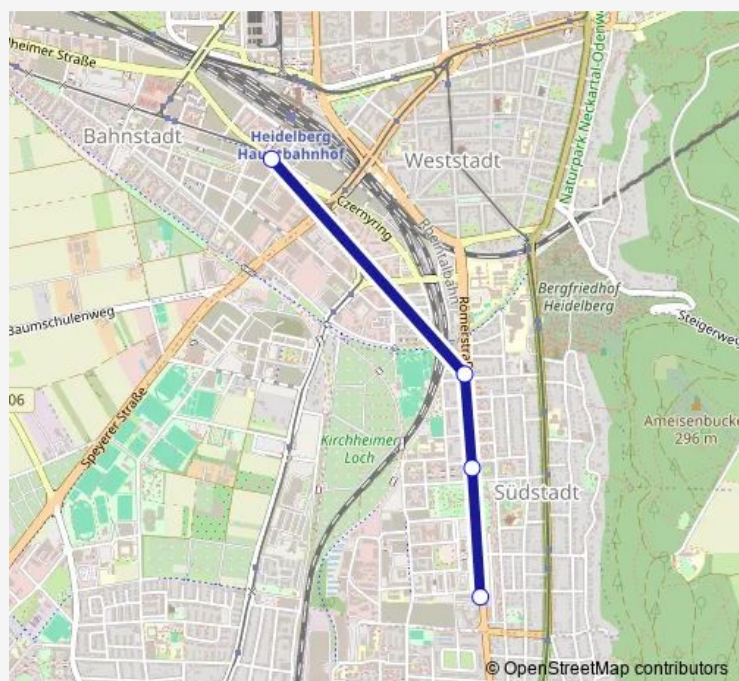

Bus 28 HD Rohrbach Markt - Kirchheim S-Bahnhof - Hasenleiser - Rohrbach Markt

[Go to website](#)

Direction

HD Hauptbahnhof Süd — Saarstraße

4 stops

[Open route schedule](#)

HD Hauptbahnhof Süd

Feuerbachstraße

Berthold-Mogel-Straße

Saarstraße

Route schedule

HD Hauptbahnhof Süd — Saarstraße

Monday	06:49-16:14
Tuesday	06:49-16:14
Wednesday	06:49-16:14
Thursday	06:49-16:14
Friday	06:49-16:14
Saturday	—
Sunday	—

Route info

Direction: HD Hauptbahnhof Süd

Stops: 4

Trip Duration: 0 hour 6 min

28 Bus time schedules and route maps are available in an offline PDF at busmaps.com. Use the busmaps.com website to see live bus times, train schedule or subway schedule, and step-by-step directions for all public transit in Heidelberg