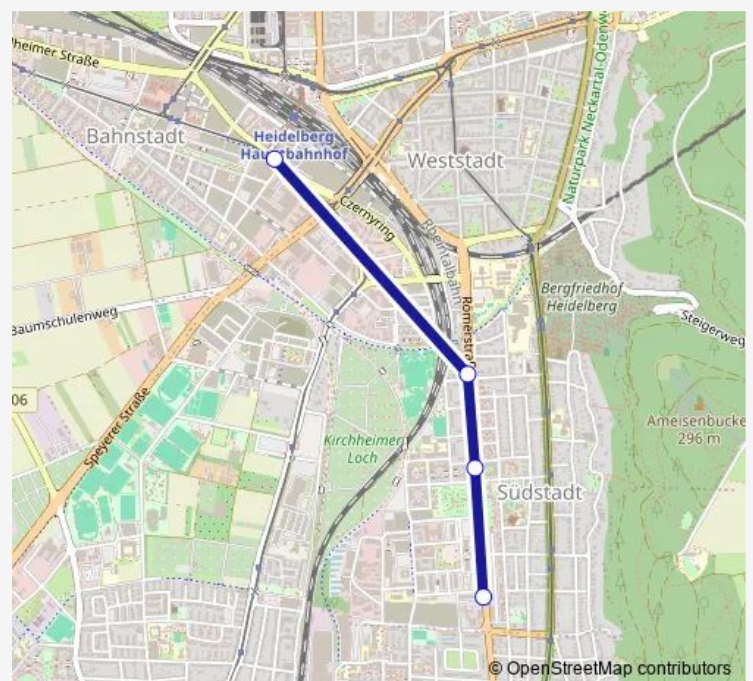

Bus 28 HD Rohrbach Markt - Kirchheim S-Bahnhof - Hasenleiser - Rohrbach Markt

[Go to website](#)

Direction

HD Hauptbahnhof Süd — Saarstraße

4 stops

[Open route schedule](#)

HD Hauptbahnhof Süd

Feuerbachstraße

Berthold-Mogel-Straße

Saarstraße

Route schedule

HD Hauptbahnhof Süd — Saarstraße

Monday	06:49-16:14
Tuesday	06:49-16:14
Wednesday	06:49-16:14
Thursday	06:49-16:14
Friday	06:49-16:14
Saturday	—
Sunday	—

Route info

Direction: HD Hauptbahnhof Süd

Stops: 4

Trip Duration: 0 hour 6 min

28 Bus time schedules and route maps are available in an offline PDF at busmaps.com. Use the busmaps.com website to see live bus times, train schedule or subway schedule, and step-by-step directions for all public transit in Heidelberg