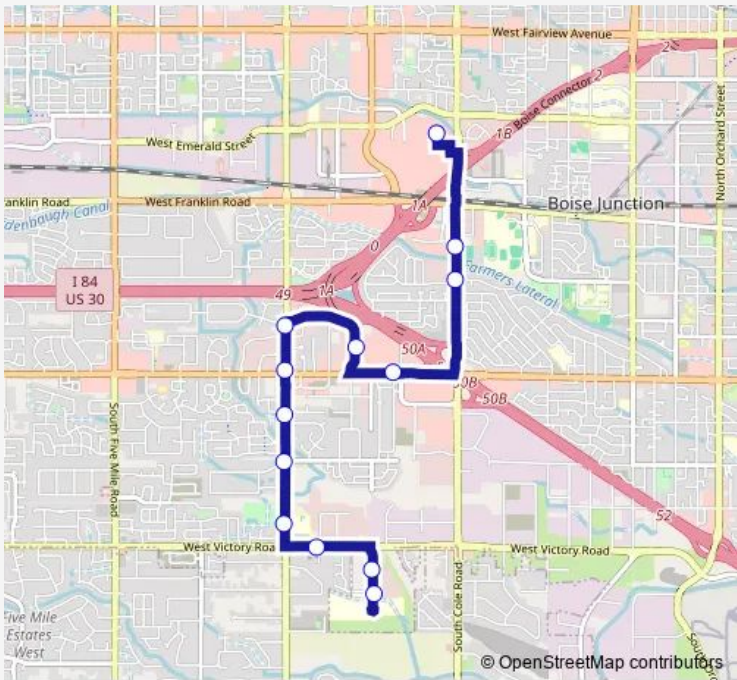

**Bus 28 Cole/Victory**

[Go to website](#)

**Direction**  
 Towne Square Mall P&R — S Pro Tech Dr & W Salt Creek Dr Sec  
 13 stops  
[Open route schedule](#)

- Towne Square Mall P&R
- S Cole Rd & W Gratz St Swc
- S Cole Rd & W McMullen St Swc
- W Overland Rd & S Entertainment Ave Nwm
- S Vinnell Way & W Overland Rd Nem
- S Maple Grove Rd & W Hackamore Dr Swc
- S Maple Grove Rd & W Overland Rd Nwc
- S Maple Grove Rd & W Mediterranean Dr Swc
- S Maple Grove Rd & W Targee St Swc
- S Maple Grove Rd & W Woodlark St Nwm
- W Victory Rd & S Victory View Cir Swc
- S Pro Tech Dr & Jubilee Ln Swc
- S Pro Tech Dr & W Salt Creek Dr Sec

**Route schedule**  
 Towne Square Mall P&R — S Pro Tech Dr & W Salt Creek Dr Sec

Monday	07:15-18:45
Tuesday	07:15-18:45
Wednesday	07:15-18:45
Thursday	07:15-18:45
Friday	07:15-18:45
Saturday	—
Sunday	—

**Route info**  
 Direction: Towne Square Mall P&R  
 Stops: 13  
 Trip Duration: 0 hour 25 min

28 — Cole/Victory

**Direction**

S Pro Tech Dr &amp; W Salt Creek Dr Sec — Towne Square Mall P&amp;R

12 stops

## Route schedule

S Pro Tech Dr &amp; W Salt Creek Dr Sec — Towne Square Mall P&amp;R

Monday 07:45-18:15

Tuesday 07:45-18:15

Wednesday 07:45-18:15

Thursday 07:45-18:15

Friday 07:45-18:15

Saturday —