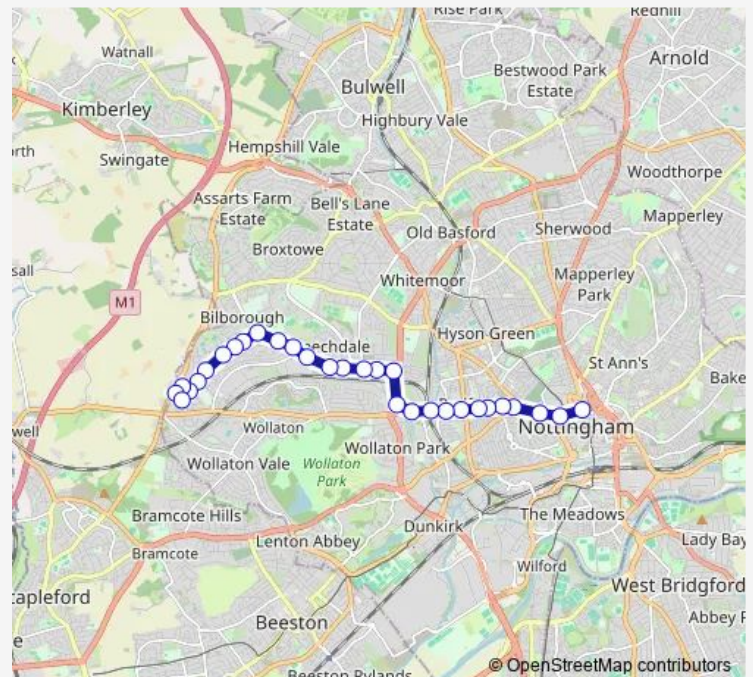

Thursday 00:05-23:35

Friday 00:05-23:35

Saturday 00:05-23:35

Sunday 06:32-23:00

Route info

Direction: Victoria Centre

Stops: 30

Trip Duration: 0 hour 33 min

Byley Road

Stotfield Road Terminus

Direction

Trinity School — Victoria Centre

17 stops

[Open route schedule](#)

Trinity School

Enthorpe Street

Route info

Direction: Trinity School

Stops: 17

Trip Duration: 0 hour 25 min

Direction

Stotfield Road Terminus — Victoria Centre

29 stops

[Open route schedule](#)

Saturday 05:00-23:31

Sunday 06:03-22:55

Route info

Direction: Stotfield Road Terminus

Stops: 29

Trip Duration: 0 hour 31 min

Clarendon Street

Talbot Street