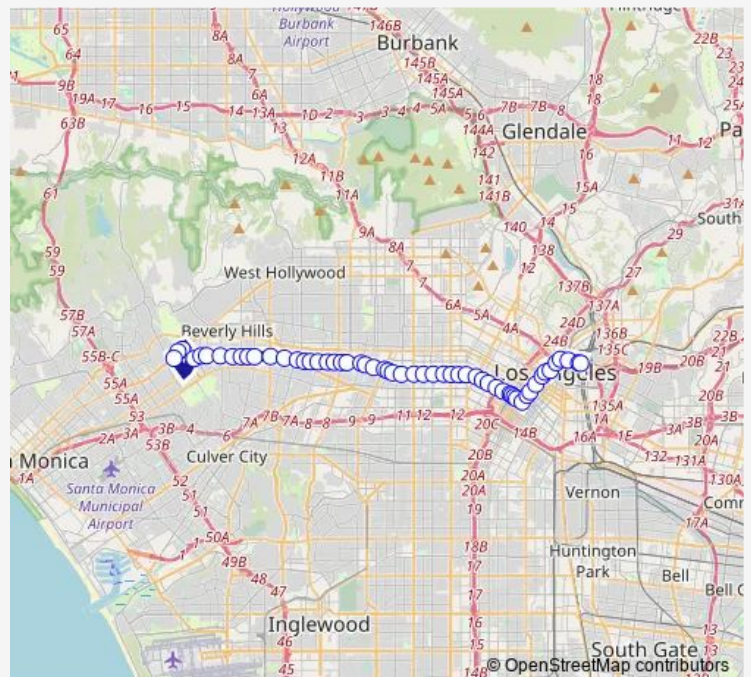

Bus 28 Metro Local Line

[Go to website](#)

Direction

Division 13 Layover — Century City Terminal

55 stops

[Open route schedule](#)

Division 13 Layover

Cesar E Chavez / Vignes

Olympic / Hill

Olympic / Grand

Olympic / Flower

Olympic / Figueroa

Olympic / Georgia

Olympic / Blaine

Olympic / Union

Olympic / Burlington

Olympic / Alvarado

Olympic / Hoover

Olympic / Elden

Route schedule

Division 13 Layover — Century City Terminal

Monday	04:24-01:01 ⁺¹
Tuesday	04:24-01:01 ⁺¹
Wednesday	04:24-01:01 ⁺¹
Thursday	04:24-01:01 ⁺¹
Friday	04:24-01:01 ⁺¹
Saturday	04:49-01:01 ⁺¹
Sunday	04:49-01:01 ⁺¹

Route info

Direction: Division 13 Layover

Stops: 55

Trip Duration: 1 hour 18 min

■ 28 — Metro Local Line

Olympic / Vermont

Olympic / Catalina

Olympic / Normandie