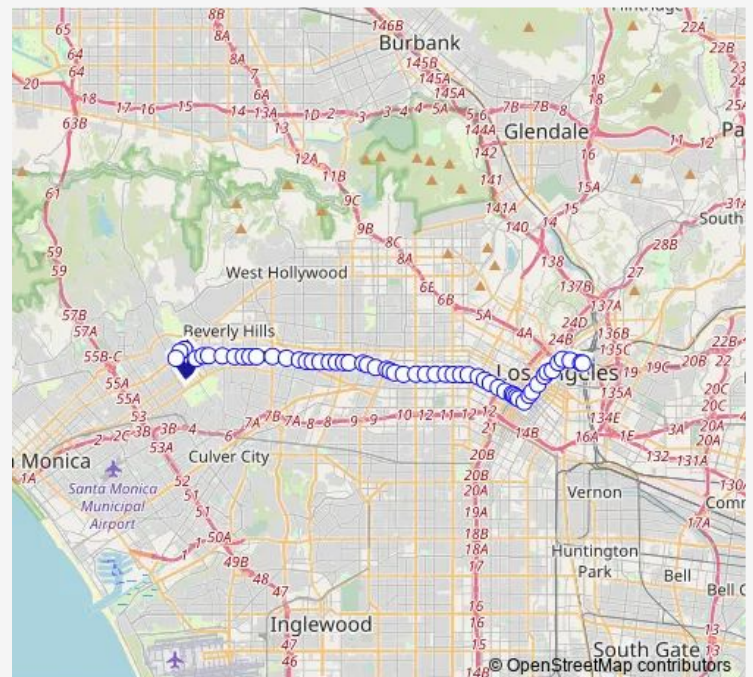

Bus 28 Metro Local Line

[Go to website](#)

Direction

Division 13 Layover — Century City Terminal

55 stops

[Open route schedule](#)

Division 13 Layover

Cesar E Chavez / Vignes

Olympic / Hill

Olympic / Grand

Olympic / Flower

Olympic / Figueroa

Olympic / Georgia

Olympic / Blaine

Olympic / Union

Olympic / Burlington

Olympic / Alvarado

Olympic / Hoover

Olympic / Elden

Route schedule

Division 13 Layover — Century City Terminal

Monday	04:24-01:01 ⁺¹
Tuesday	04:24-01:01 ⁺¹
Wednesday	04:24-01:01 ⁺¹
Thursday	04:24-01:01 ⁺¹
Friday	04:24-01:01 ⁺¹
Saturday	04:49-01:01 ⁺¹
Sunday	04:49-01:01 ⁺¹

Route info

Direction: Division 13 Layover

Stops: 55

Trip Duration: 1 hour 19 min

■ 28 — Metro Local Line

Olympic / Vermont

Olympic / Catalina

Olympic / Normandie