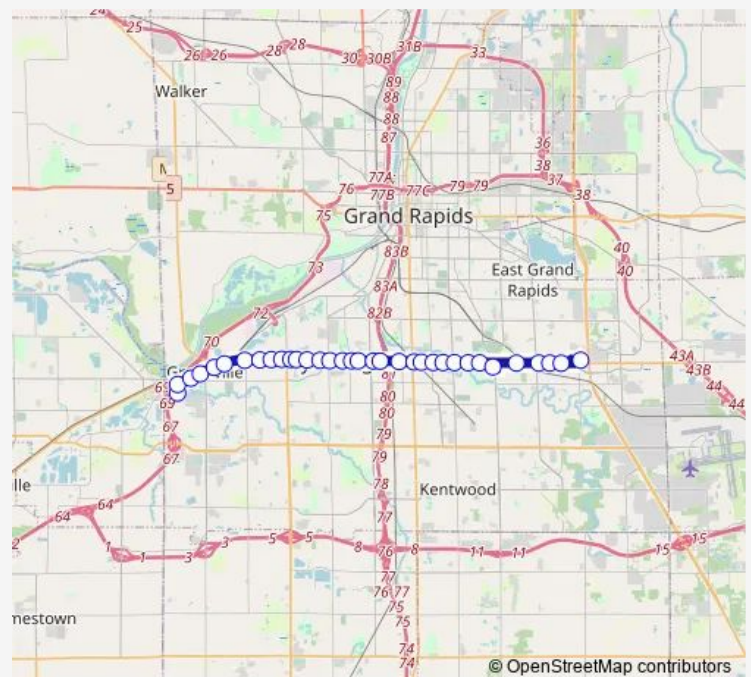

28th/2525 28th Street (Wb)

28th/Breton (Wb)

28th/Englewood (Wb)

Meijer - 28th/Kalamazoo

28th/Vineland (Wb)

28th/Eastern - East (Wb)

28th/Eastern - West (Wb)

28th/Union (Wb)

28th/Madison (Wb)

28th/Jefferson (Wb)

28th/Division (Wb)

28th/Buchanan (Wb)

28th/Longstreet (Wb)

28th/Clyde Park (Wb)

28th/Jenkins (Wb)

28th/Dehoop (Wb)

### Route schedule

Kentwood Station - Woodland — Fairlanes/Visser Ymca (Nb)

Monday 06:20-21:50

Tuesday 06:20-21:50

Wednesday 06:20-21:50

Thursday 06:20-21:50

Friday 06:20-21:50

Saturday 07:00-21:00

### Route info

Direction: Kentwood Station - Woodland

Stops: 38

Trip Duration: 0 hour 30 min

28 — 28th Street

28th/Burlingame (Wb)

28th/Hague (Wb)

28th/Avon (Wb)