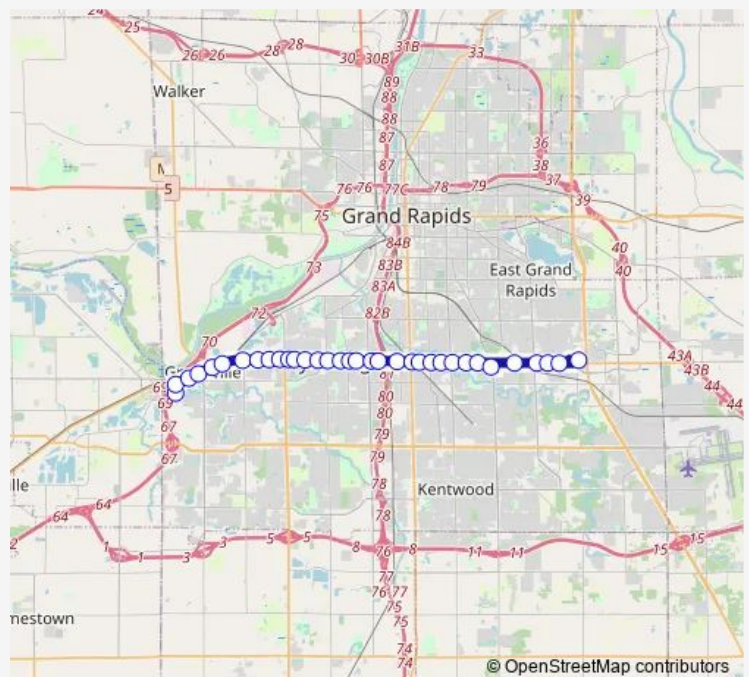

28th/2525 28th Street (Wb)

28th/Breton (Wb)

28th/Englewood (Wb)

Meijer - 28th/Kalamazoo

28th/Vineland (Wb)

28th/Eastern - East (Wb)

28th/Eastern - West (Wb)

28th/Union (Wb)

28th/Madison (Wb)

28th/Jefferson (Wb)

28th/Division (Wb)

28th/Buchanan (Wb)

28th/Longstreet (Wb)

28th/Clyde Park (Wb)

28th/Jenkins (Wb)

28th/Dehoop (Wb)

### Route schedule

Kentwood Station - Woodland — Fairlanes/Visser Ymca (Nb)

Monday 06:20-21:50

Tuesday 06:20-21:50

Wednesday 06:20-21:50

Thursday 06:20-21:50

Friday 06:20-21:50

Saturday 07:00-21:00

### Route info

Direction: Kentwood Station - Woodland

Stops: 38

Trip Duration: 0 hour 32 min

28 — 28th Street

28th/Burlingame (Wb)

28th/Hague (Wb)

28th/Avon (Wb)