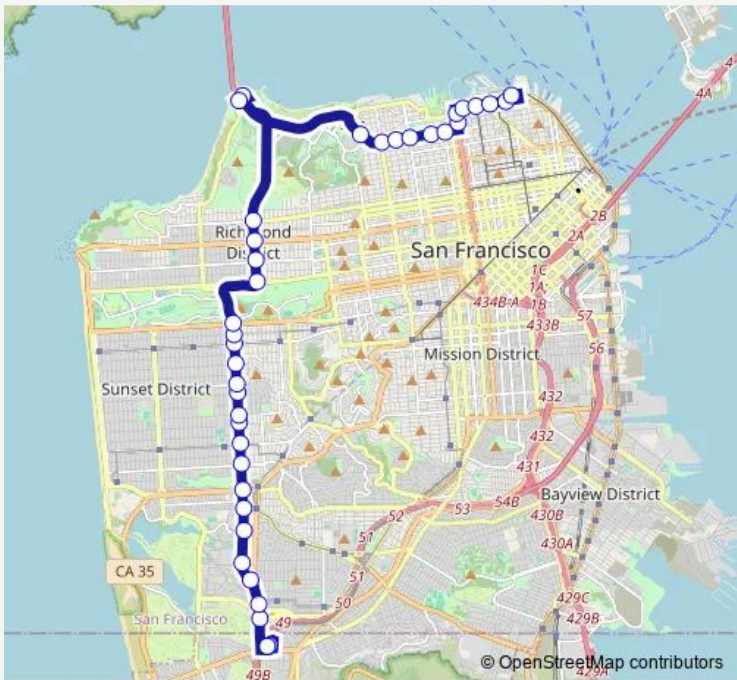

Bus 28 19th Avenue

[Go to website](#)

Direction
 Francisco Street & Polk Street — Daly City Bart Parking Lot E

11 stops

[Open route schedule](#)

- Francisco Street & Polk Street
- Lombard St & Fillmore St
- Richardson Ave & Francisco St
- Park Presidio & California Street
- Park Presidio Blvd & Geary Blvd
- Park Presidio Blvd & Fulton St
- 19th Ave & Judah St
- 19th Ave & Quintara St
- 19th Ave & Taraval St
- 19th Ave & Holloway Ave
- Daly City Bart Parking Lot E

Route schedule
 Francisco Street & Polk Street — Daly City Bart Parking Lot E

Monday	15:43
Tuesday	15:43
Wednesday	15:43
Thursday	15:43
Friday	15:43
Saturday	—
Sunday	—

Route info

Direction: Francisco Street & Polk Street

Stops: 11

Trip Duration: 1 hour 15 min

Direction

Daly City Bart Parking Lot E — Powell St & Beach St

38 stops

[Open route schedule](#)

Daly City Bart Parking Lot E

Daly City Bart Station

Route info

Direction: Powell St & Beach St

Stops: 38

Trip Duration: 0 hour 49 min

19th Ave & Ortega St

19th Ave & Quintara St

19th Ave & Rivera St

19th Ave & Taraval St