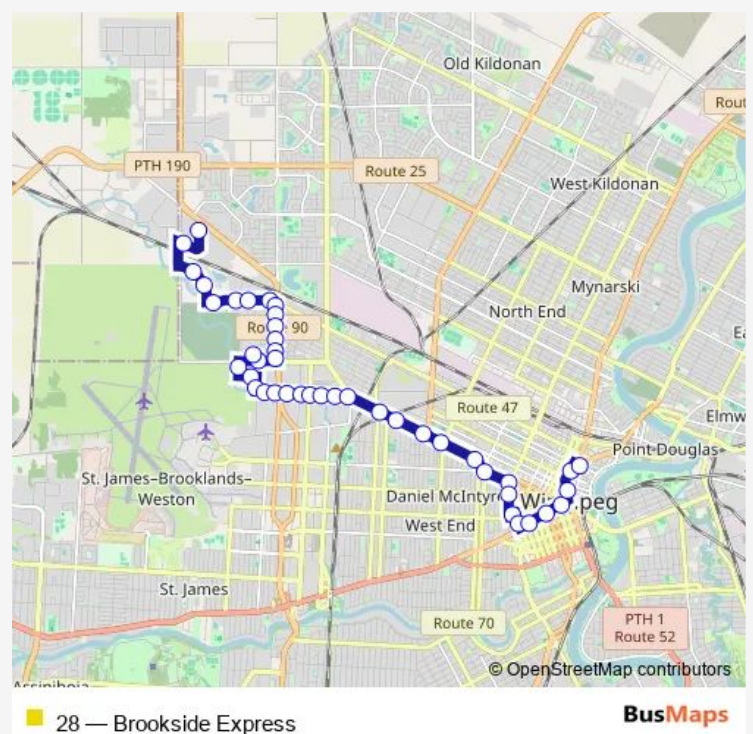

Westbound Notre Dame at Erin

Westbound Dublin at Notre Dame

Westbound Dublin at Orange

Westbound Dublin at Field

Westbound Dublin at St. James

Westbound Dublin at Border

Route schedule

Eastbound Pacific at Martha — Northbound Eagle at Oak Point

Monday 06:10-07:55

Tuesday 06:10-07:55

Wednesday 06:10-07:55

Thursday 06:10-07:55

Friday 06:10-07:55

Saturday —

Sunday —

Route info

Direction: Eastbound Pacific at Martha

Stops: 41

Trip Duration: 0 hour 43 min

Westbound Dublin at King Edward

Westbound Dublin at King Edward West

Westbound Dublin at Sherwin

Westbound Stevenson at Sherwin

Northbound Caithness at Notre Dame

Westbound RRC Polytech at RRC Polytech (26, 28)

Eastbound Notre Dame at Sherwin

Northbound King Edward at Notre Dame

Northbound King Edward at Legion

Northbound King Edward at Bannatyne

Northbound King Edward at Elgin