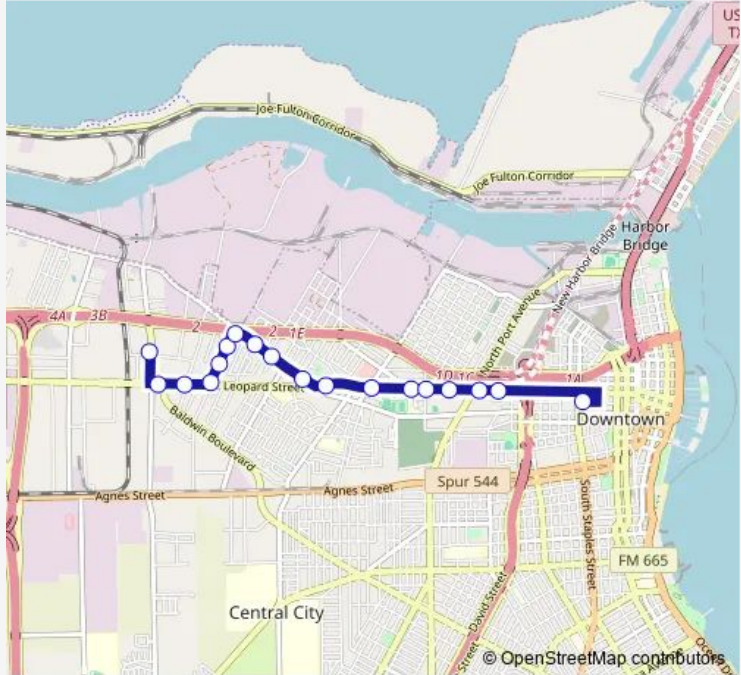

Bus 28 Leopard/Navigation

[Go to website](#)

Direction
 Navigation @ Savage — Staples St Station Lane M
 18 stops
[Open route schedule](#)

- Navigation @ Savage
- Leopard @ Navigation
- 1486-Leopard @ Cantwell
- 1487-Omaha @ Leopard
- 1286-Omaha @ Van Cura
- 1287-Omaha
- 1288-I37 Accessrd@Upriver
- 1289-Up River@Westchester
- 1290-Up River @ Werner
- 1129-Up River Rd @ Erwin
- 1337-Leopard @ Lancas
- Leopard @ Nuecesbay
- 1494-Leopard @ Battlin Buc
- 1495-Leopard @ Palm
- 1496-Leopard @ Kennedy
- 1498-Leopard @ Port
- 1499-Leopard @ Doss
- Staples St Station Lane M

Route schedule
 Navigation @ Savage — Staples St Station Lane M

Monday	06:25-18:05
Tuesday	06:25-18:05
Wednesday	06:25-18:05
Thursday	06:25-18:05
Friday	06:25-18:05
Saturday	—
Sunday	—

Route info
 Direction: Navigation @ Savage
 Stops: 18
 Trip Duration: 0 hour 23 min

28 — Leopard/Navigation BusMaps

Direction

Staples St Station Lane M — Navigation @ Savage

11 stops

[Open route schedule](#)

Staples St Station Lane M

1329-Leopard @ Doss

1331-Leopard @ Port

Route schedule

Staples St Station Lane M — Navigation @ Savage

Monday	06:00-17:40
Tuesday	06:00-17:40
Wednesday	06:00-17:40
Thursday	06:00-17:40
Friday	06:00-17:40
Saturday	—
Sunday	—

Route info

Direction: Staples St Station Lane M