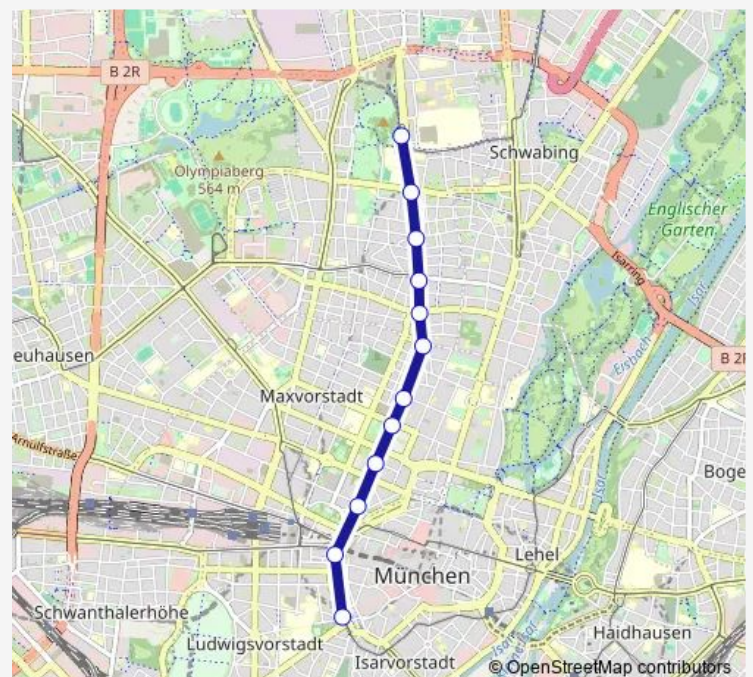

### Route schedule

Sendlinger Tor — Scheidplatz

Monday 06:51-20:11

Tuesday 06:51-20:11

Wednesday 06:51-20:11

Thursday 06:51-20:11

Friday 06:51-20:11

Saturday 10:11-20:11

### Route info

Direction: Sendlinger Tor

Stops: 12

Trip Duration: 0 hour 17 min

## Route info

Direction: Scheidplatz

Stops: 12

Trip Duration: 0 hour 17 min

**Direction**

Scheidplatz — Sendlinger Tor

12 stops

[Open route schedule](#)

## Route schedule

Scheidplatz — Sendlinger Tor

Monday	07:10-19:50
Tuesday	07:10-19:50
Wednesday	07:10-19:50
Thursday	07:10-19:50
Friday	07:10-19:50
Saturday	10:30-19:50
Sunday	12:02-18:42