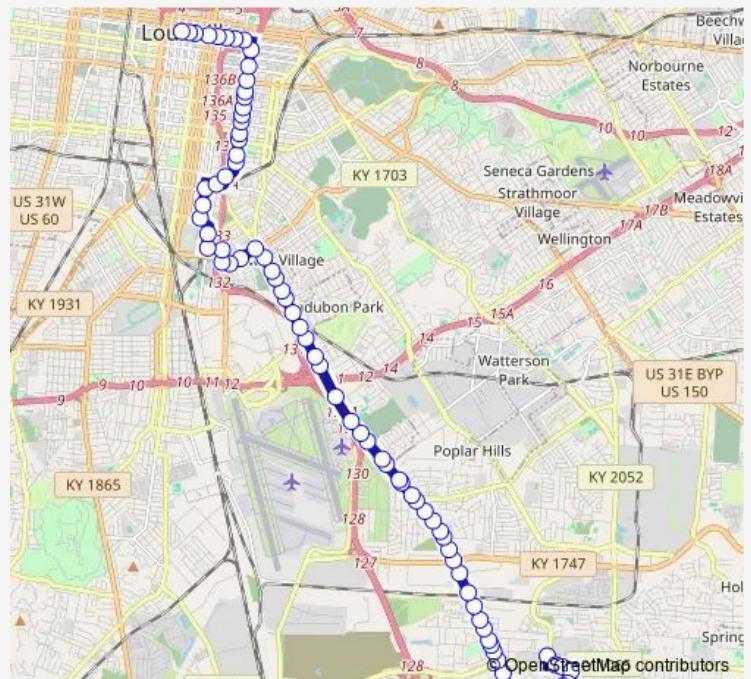

Bus 28 Preston

[Go to website](#)

Direction
 W Jefferson @ S 6th — Jefferson Blvd. @ Bates
 89 stops
[Open route schedule](#)

- W Jefferson @ S 6th
- Market @ S 6th
- Market @ S 2nd
- Market @ 1st
- Market @ Brook
- Market @ Floyd
- Preston @ Jefferson
- S Preston @ Liberty
- S Preston @ E Muhammad Ali
- S Preston @ E Chestnut
- S Preston @ Broadway
- S Preston @ Roselane
- S Preston @ E Breckinridge
- S Preston @ E Caldwell
- S Preston @ E Kentucky
- S Preston @ E St Catherine
- S Preston @ E Oak
- S Preston @ Stein
- S Preston @ Ormsby
- S Preston @ Woodbine
- Burnett @ Floyd

Route schedule

W Jefferson @ S 6th — Jefferson Blvd. @ Bates

Monday	04:50-21:00
Tuesday	04:50-21:00
Wednesday	04:50-21:00
Thursday	04:50-21:00
Friday	04:50-21:00
Saturday	06:15-21:15
Sunday	06:15-21:15

Route info

Direction: W Jefferson @ S 6th

Stops: 89

Trip Duration: 1 hour 4 min

28 — Preston

Burnett @ Brook

1st @ Hill

Brook @ Lee

Cardinal @ Brook