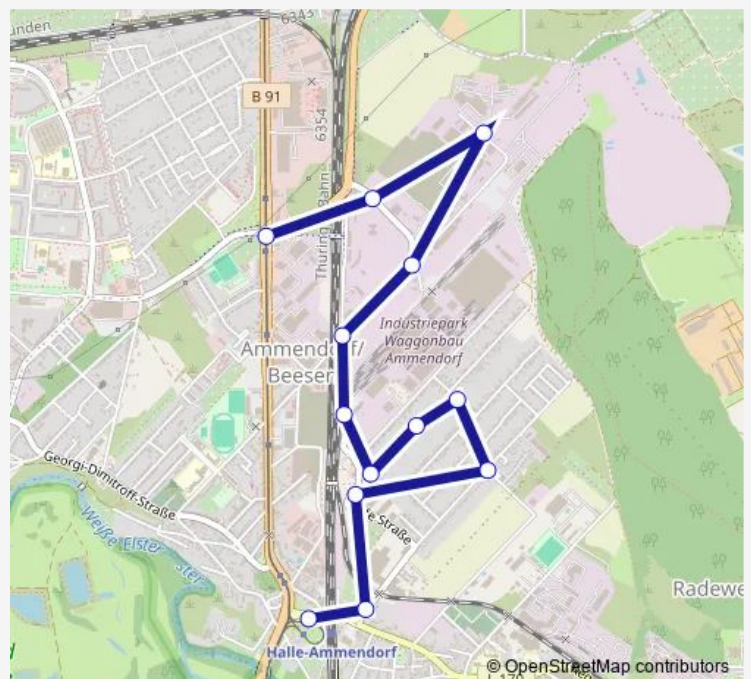

Halle (Saale), Von-der-Heydt-Str.

Halle (Saale), Dachsweg

Halle (Saale), Tiefe Str.

Halle (Saale), Alfred-Reinhardt-Str.

Halle (Saale), Ammendorf

Route schedule

Halle (Saale), Betriebshof Rosengarten — Halle (Saale), Ammendorf

Monday 00:20-23:42

Tuesday 00:20-23:42

Wednesday 00:20-23:42

Thursday 00:20-23:42

Friday 00:20-23:42

Saturday 00:20-23:42

Sunday 00:20-23:42

Route info

Direction: Halle (Saale), Betriebshof Rosengarten

Stops: 13

Trip Duration: 0 hour 16 min

28 — rfb 28

Direction

undefined — undefined

0 stops

[Open route schedule](#)**Route schedule**

undefined — undefined

Monday	00:25-23:45
Tuesday	00:25-23:45
Wednesday	00:25-23:45
Thursday	00:25-23:45
Friday	00:25-23:45
Saturday	00:25-23:45
Sunday	00:25-23:45

Route info

Direction:

Stops: 0

Trip Duration: – min