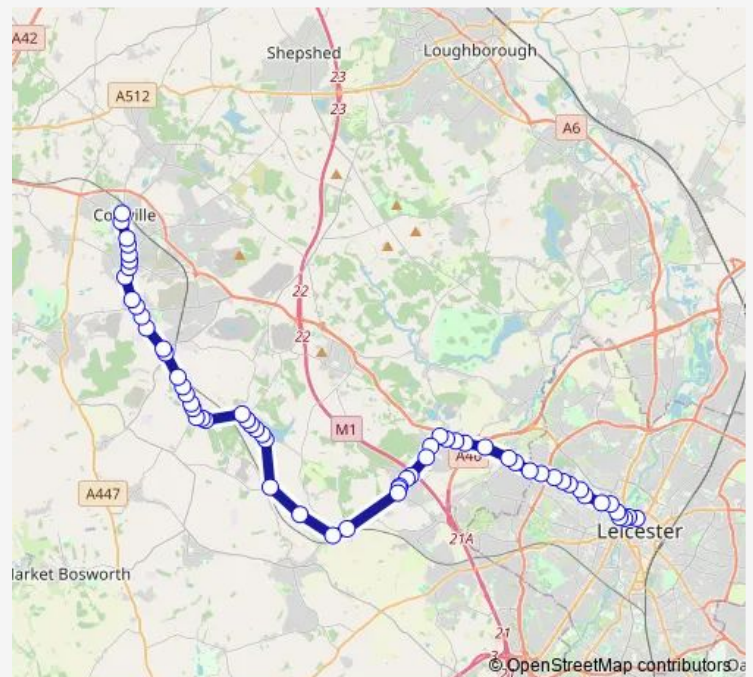

### Route schedule

St Margaret's Bus Station — Memorial Square

Monday 06:10-18:20

Tuesday 06:10-18:20

Wednesday 06:10-18:20

Thursday 06:10-18:20

Friday 06:10-18:20

Saturday 08:24-18:20

### Route info

Direction: St Margaret's Bus Station

Stops: 60

Trip Duration: 1 hour 8 min

■ 28

Allotments

Woodbank Road

M1 Bridge

Dane Hill

Stamford Street

Bulls Head

Main Street

Desford Tubes

Botcheston Road

Greyhound

Botcheston Junction