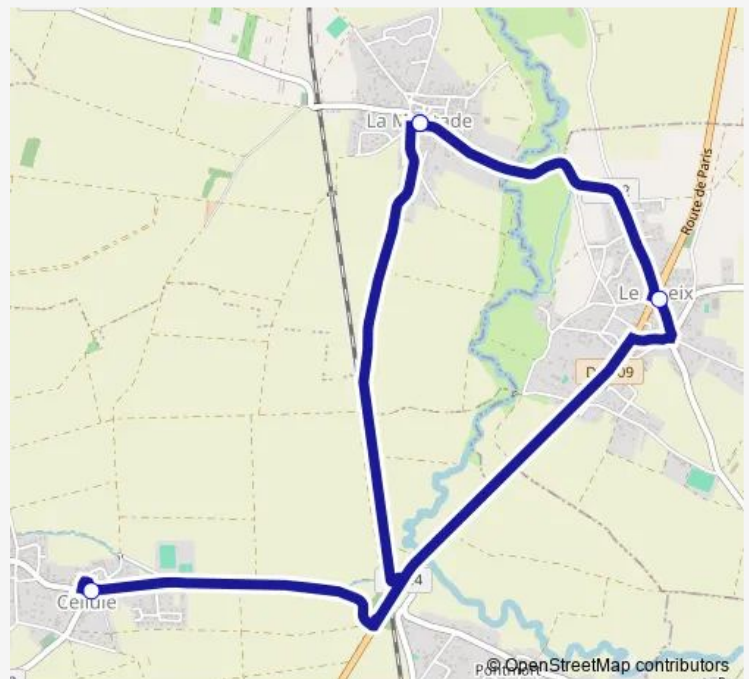

Bus 28 RLV Scolaire 28 Sept24

[Go to website](#)

Direction

La Moutade Eglise — La Moutade Eglise

4 stops

[Open route schedule](#)

La Moutade Eglise

LE Cheix SUR Morge Ecole

Place de la Resistance

La Moutade Eglise

Route schedule

La Moutade Eglise — La Moutade Eglise

Monday	16:20
Tuesday	16:20
Wednesday	—
Thursday	16:20
Friday	16:20
Saturday	—
Sunday	—

Route info

Direction: La Moutade Eglise

Stops: 4

Trip Duration: 0 hour 30 min

28 — RLV Scolaire 28 Sept24

Direction

Place de la Resistance — LE Cheix SUR Morge Ecole

4 stops

[Open route schedule](#)

Place de la Resistance

Route info

Direction: Place de la Resistance

Stops: 4

Trip Duration: 0 hour 20 min

28 Bus time schedules and route maps are available in an offline PDF at busmaps.com. Use the busmaps.com website to see live bus times, train schedule or subway schedule, and step-by-step directions for all public transit in Riom