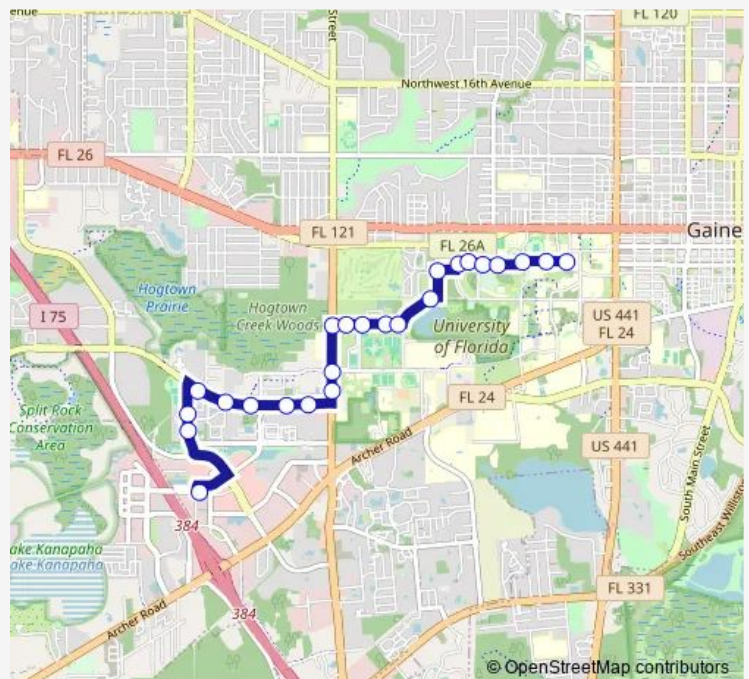

Beta Theta Pi across Springs

Keys Residential Complex

Keys Residential Complex Midblock

Route schedule

Butler Plaza Transfer Station — The Hub

Monday 07:53-16:53

Tuesday 07:53-16:53

Wednesday 07:53-16:53

Thursday 07:53-16:53

Friday 07:53-16:53

Saturday —

Sunday —

Route info

Direction: Butler Plaza Transfer Station

Stops: 24

Trip Duration: 0 hour 28 min

28 — The Hub To Butler Plaza Ts

Gator Corner Dining

Weimer Hall

The Hub

**Direction**

The Hub — Butler Plaza Transfer Station

23 stops

[Open route schedule](#)

## Route schedule

The Hub — Butler Plaza Transfer Station

Monday 08:22-16:55

Tuesday 08:22-16:55

Wednesday 08:22-16:55

Thursday 08:22-16:55

Friday 08:22-16:55

Saturday —