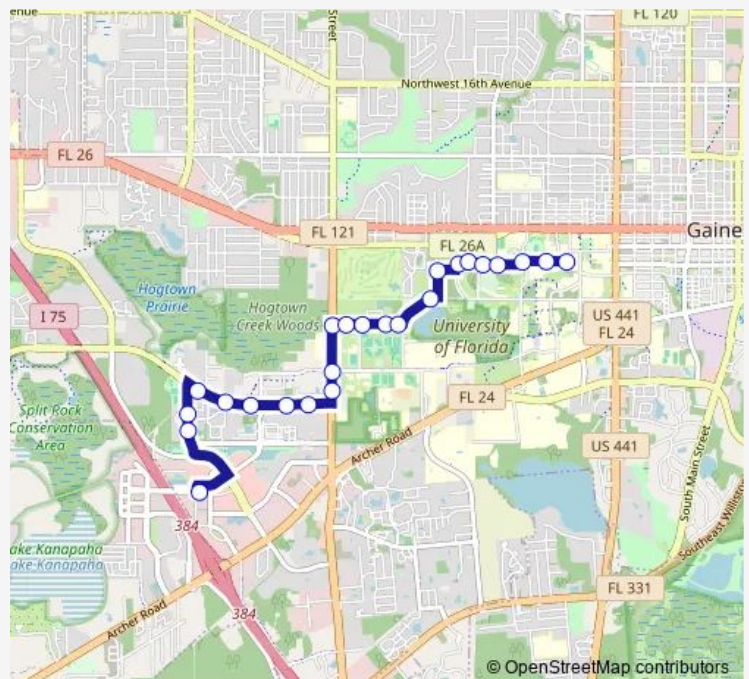

Beta Theta Pi across Springs

Keys Residential Complex

Keys Residential Complex Midblock

Route schedule

Butler Plaza Transfer Station — The Hub

Monday 07:53-16:53

Tuesday 07:53-16:53

Wednesday 07:53-16:53

Thursday 07:53-16:53

Friday 07:53-16:53

Saturday —

Sunday —

Route info

Direction: Butler Plaza Transfer Station

Stops: 24

Trip Duration: 0 hour 28 min

28 — The Hub To Butler Plaza Ts

Gator Corner Dining

Weimer Hall

The Hub

Direction

The Hub — Butler Plaza Transfer Station

23 stops

[Open route schedule](#)