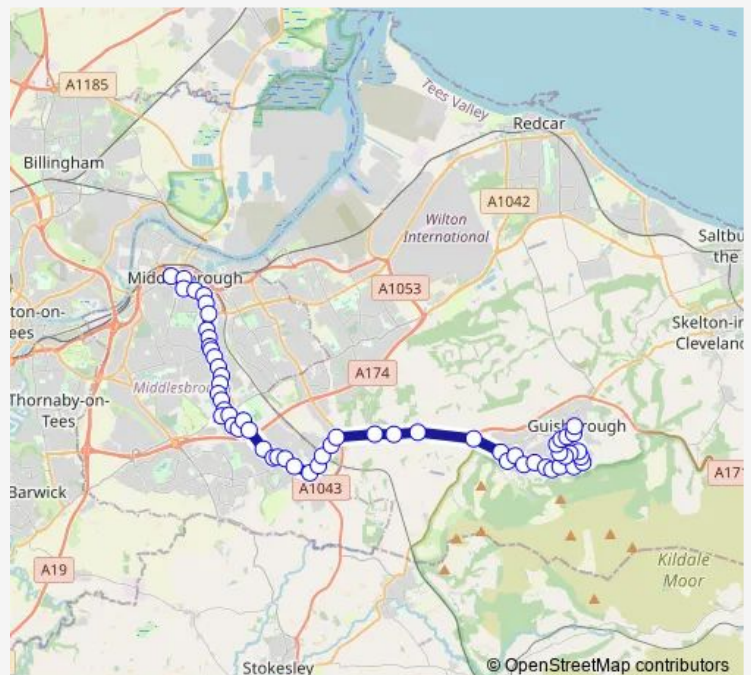

Deepdale

Windlebridge Roundabout

Cross Keys Inn

Route schedule

Market Place — Bus Station Stand 11

Monday 06:41-17:13

Tuesday 06:41-17:13

Wednesday 06:41-17:13

Thursday 06:41-17:13

Friday 06:41-17:13

Saturday 07:20-17:08

Sunday —

Route info

Direction: Market Place

Stops: 56

Trip Duration: 1 hour 2 min

Runnymede

Tirril Way

Shevington Grove

Southern Cross

Marton Shops

The Marton Hotel & Country Club

Gainsborough Road East End

Apple Tree