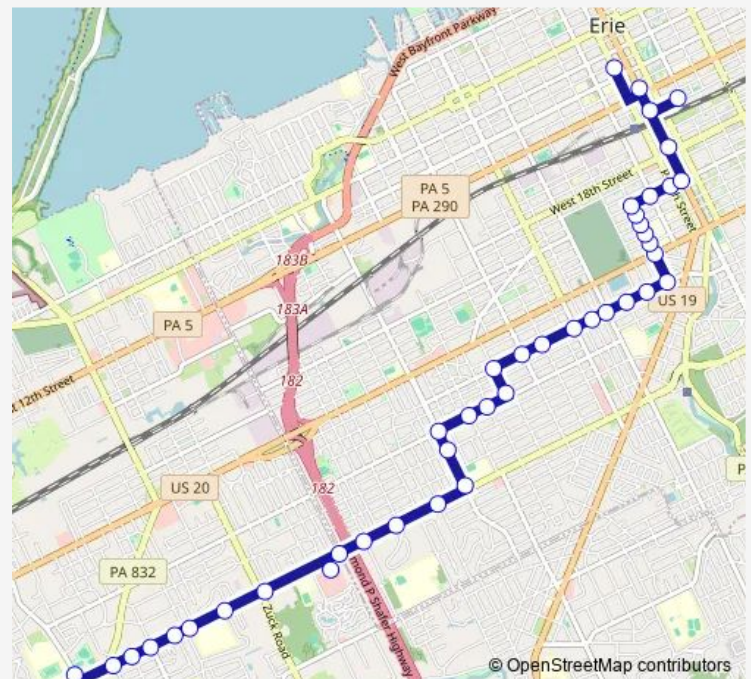

W 32nd St at Melrose Ave

Elmwood Ave at W 32nd St

Elmwood Ave at W 29th St

W 29th St at Raspberry St

Route schedule

Caughey Rd at W 38th St — Peach at Avalon

Monday 06:21-22:38

Tuesday 06:21-22:38

Wednesday 06:21-22:38

Thursday 06:21-22:38

Friday 06:21-22:38

Saturday 06:28-22:28

Sunday —

Route info

Direction: Caughey Rd at W 38th St

Stops: 42

Trip Duration: 0 hour 35 min

28 — Erie Heights

W 29th St at Cascade St

W 29th St at Liberty St

W 29th St at Hazel St

W 29th St at Cherry St

W 29th St at Walnut St

W 29th St at Chestnut St

Thursday 05:46-22:03

Friday 05:46-22:03

Saturday 06:00-22:00

Sunday —

Route info

Direction: 7th & French St (Bus Shelters)

Stops: 48

Trip Duration: 0 hour 28 min