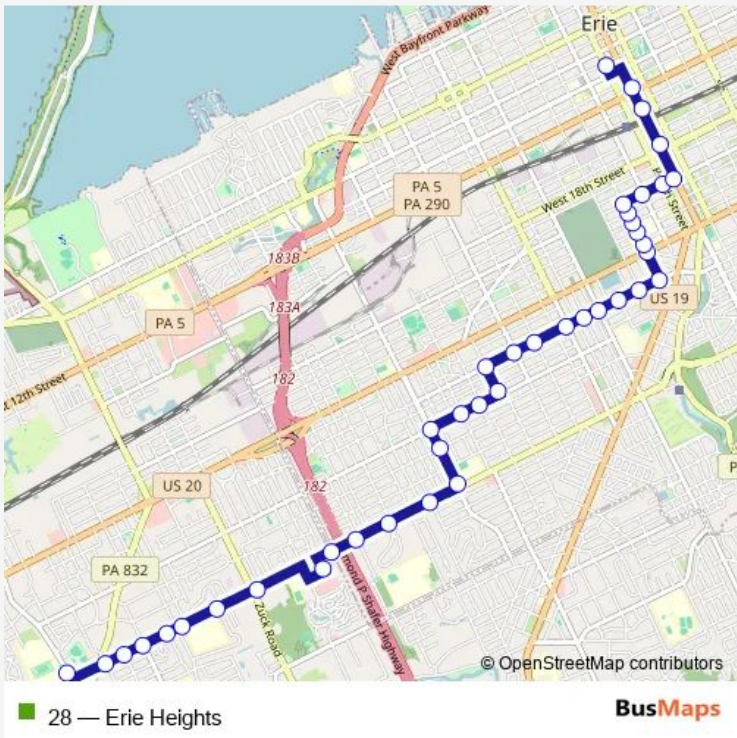

Bus 28 Erie Heights

[Go to website](#)

Direction
 Caughey Rd at W 38th St — Peach at Avalon
 41 stops
[Open route schedule](#)

- Caughey Rd at W 38th St
- W 38th St at Falmouth Rd
- W 38th St at Winchester Rd
- W 38th St at Lancaster Rd
- W 38th St at Canterbury Dr
- Edinboro University-Porreco Center (Bus
- W 38th St at Calico Dr
- W 38th St at Zuck Rd
- Agility
- W 38th St at Pittsburgh Ave
- E 38th St at Schaper Ave
- W 38th St at Garden Ave (Bus Shelter)
- W 38th St at Allegheny Rd
- Greengarden Blvd at W 38th St (Bus Shelt
- Greengarden Blvd at W 34th St
- Greengarden Blvd at W 32nd St
- W 32nd St at Washington Ave
- W 32nd St at Melrose Ave
- Elmwood Ave at W 32nd St
- Elmwood Ave at W 29th St
- W 29th St at Raspberry St

Route schedule
 Caughey Rd at W 38th St — Peach at Avalon

Monday	06:21-23:05
Tuesday	06:21-23:05
Wednesday	06:21-23:05
Thursday	06:21-23:05
Friday	06:21-23:05
Saturday	06:28-22:28
Sunday	—

Route info
 Direction: Caughey Rd at W 38th St
 Stops: 41
 Trip Duration: 0 hour 35 min

Saturday 06:00-22:00

Sunday —

Route info

Direction: French St at Parking Garage

Stops: 47

Trip Duration: 0 hour 28 min

Elmwood Ave at W 32nd St

W 32nd St at Melrose Ave

W 32nd St at Hastings Rd

W 32nd St opp Stoughton Rd

W 32nd St at Caughey Rd

Caughey Rd at W 38th St

28 Bus time schedules and route maps are available in an offline PDF at busmaps.com. Use the busmaps.com website to see live bus times, train schedule or subway schedule, and step-by-step directions for all public transit in Erie