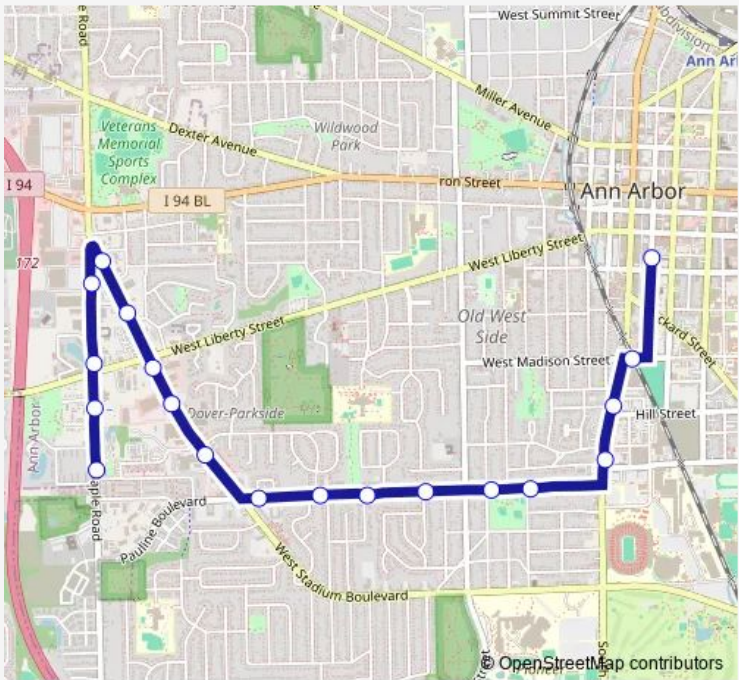

Bus 28 Pauline

[Go to website](#)

Direction
 Maple + Pennsylvania — Blake Transit Center
 19 stops
[Open route schedule](#)

- Maple + Pennsylvania
- Maple + Bens
- Maple + Liberty
- Maple + Winewood
- Stadium + Maple
- Stadium + Winewood
- Stadium + Liberty
- Stadium + Federal
- Stadium + Federal
- Pauline + Stadium
- Pauline + Kay Parkway
- Pauline + Meadowbrook
- Pauline + Van Dusen
- Pauline + Hutchens
- Pauline + Edgewood
- Main + Hoover
- Main + Hill
- Madison + Rail Road Tracks
- Blake Transit Center

Route schedule
 Maple + Pennsylvania — Blake Transit Center

Monday	06:12-23:27
Tuesday	06:12-23:27
Wednesday	06:12-23:27
Thursday	06:12-23:27
Friday	06:12-23:27
Saturday	07:27-23:27
Sunday	07:57-21:27

Route info
 Direction: Maple + Pennsylvania
 Stops: 19
 Trip Duration: 0 hour 15 min

28 — Pauline BusMaps

Direction

BTC Mall Stop 7 — Maple + Pennsylvania

17 stops

[Open route schedule](#)

BTC Mall Stop 7

Main + Madison

Main + Mosley

Monday 06:15-23:15

Tuesday 06:15-23:15

Wednesday 06:15-23:15

Thursday 06:15-23:15

Friday 06:15-23:15

Saturday 07:15-23:15

Sunday 08:15-21:15

Route info