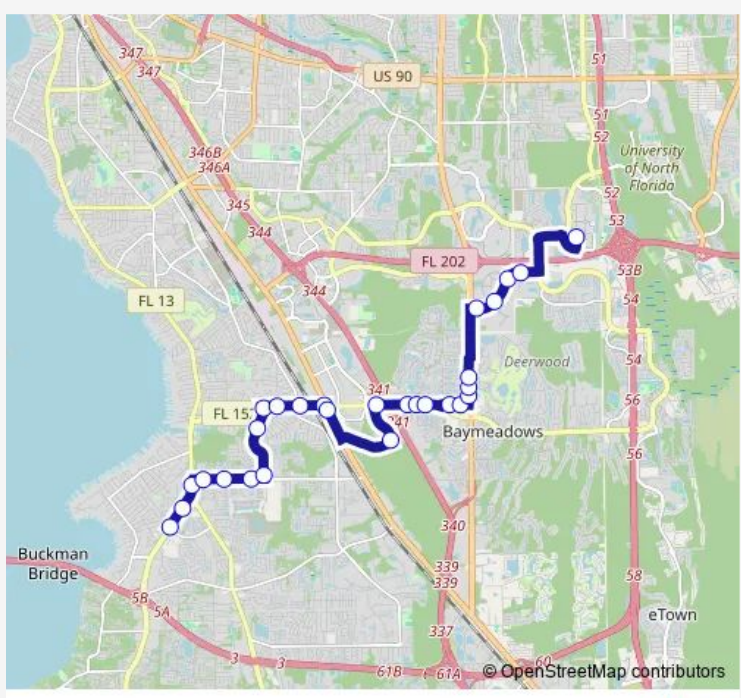

Bus 28 Southside Blvd/Sunbeam

[Go to website](#)

Direction
 San Jose Blvd + Crown Point Rd — Town Crossing Dr + Buckhead Branch Dr

28 stops

[Open route schedule](#)

- San Jose Blvd + Crown Point Rd
- 9775 San Jose Blvd
- San Jose Blvd + Sunbeam Rd
- Sunbeam Rd + Old Sunbeam Rd
- 4114 Sunbeam Rd
- 4320 Sunbeam Rd
- Craven Rd + Sunbeam Rd
- Craven Rd + Craven Rd
- Craven Rd + Baymeadows Rd
- 5026 Baymeadows Rd
- Baymeadows Rd and Old Kings EB Fs
- Baymeadows Rd + Philips Hwy
- Philips Hwy + Baymeadows Rd
- Prominence Pkwy and Liberty Ridge NB Ns
- 8866 Baymeadows Rd
- 9250 Baymeadows Rd
- Baymeadows Rd + Princeton Square Blvd
- 9214 Baymeadows Rd
- 9770 Old Baymeadows Rd
- 9983 Old Baymeadows Rd
- 8082 Southside Blvd

Route schedule

San Jose Blvd + Crown Point Rd — Town Crossing Dr + Buckhead Branch Dr

Monday	06:00-20:00
Tuesday	06:00-20:00
Wednesday	06:00-20:00
Thursday	06:00-20:00
Friday	06:00-20:00
Saturday	06:30-19:30
Sunday	—

Route info

Direction: San Jose Blvd + Crown Point Rd

Stops: 28

Trip Duration: 0 hour 41 min

28 — Southside Blvd/Sunbeam **BusMaps**

8024 Southside Blvd

7932 Southside Blvd

Deerwood Park Blvd + Southside Blvd

40 stops

[Open route schedule](#)

Town Crossing Dr + Buckhead Branch Dr

4624 Town Crossing Dr

Town Center Pkwy + Midtown Pkwy

Town Center Pkwy + Big Island Dr

Gate Pkwy + Skinner Lake Dr

Gate Pkwy + Deerwood Park Blvd