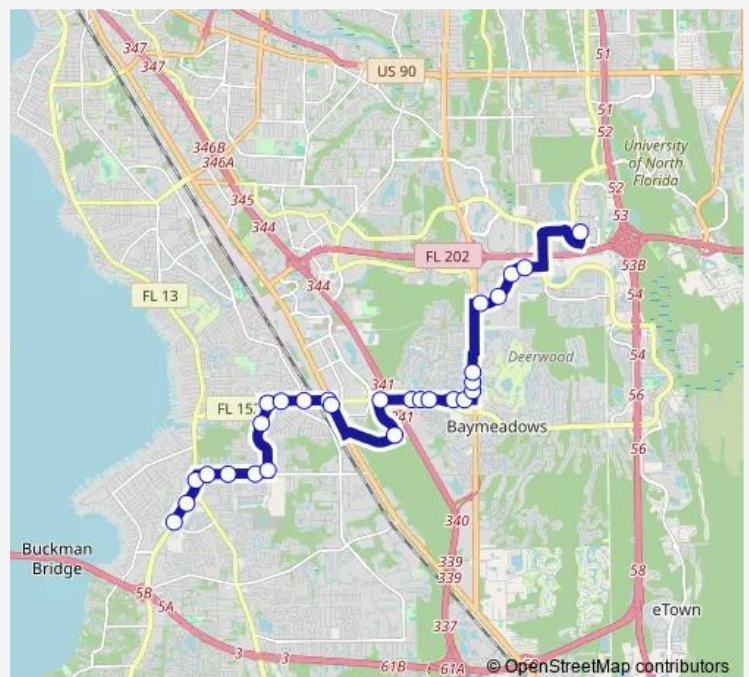

Bus 28 Southside Blvd/Sunbeam

[Go to website](#)

Direction
 San Jose Blvd + Crown Point Rd — Town Crossing Dr + Buckhead Branch Dr

28 stops

[Open route schedule](#)

- San Jose Blvd + Crown Point Rd
- 9775 San Jose Blvd
- San Jose Blvd + Sunbeam Rd
- Sunbeam Rd + Old Sunbeam Rd
- 4114 Sunbeam Rd
- 4320 Sunbeam Rd
- Craven Rd + Sunbeam Rd
- Craven Rd + Craven Rd
- Craven Rd + Baymeadows Rd
- 5026 Baymeadows Rd
- Baymeadows Rd and Old Kings EB Fs
- Baymeadows Rd + Philips Hwy
- Philips Hwy + Baymeadows Rd
- Prominence Pkwy and Liberty Ridge NB Ns
- 8866 Baymeadows Rd
- 9250 Baymeadows Rd
- Baymeadows Rd + Princeton Square Blvd
- 9214 Baymeadows Rd
- 9770 Old Baymeadows Rd
- 9983 Old Baymeadows Rd
- 8082 Southside Blvd

Route schedule

San Jose Blvd + Crown Point Rd — Town Crossing Dr + Buckhead Branch Dr

Monday	06:00-20:00
Tuesday	06:00-20:00
Wednesday	06:00-20:00
Thursday	06:00-20:00
Friday	06:00-20:00
Saturday	06:30-19:30
Sunday	—

Route info

Direction: San Jose Blvd + Crown Point Rd

Stops: 28

Trip Duration: 0 hour 47 min

28 — Southside Blvd/Sunbeam

8024 Southside Blvd

7932 Southside Blvd

Deerwood Park Blvd + Southside Blvd

40 stops

[Open route schedule](#)

Town Crossing Dr + Buckhead Branch Dr

4624 Town Crossing Dr

Town Center Pkwy + Midtown Pkwy

Town Center Pkwy + Big Island Dr

Gate Pkwy + Skinner Lake Dr

Gate Pkwy + Deerwood Park Blvd