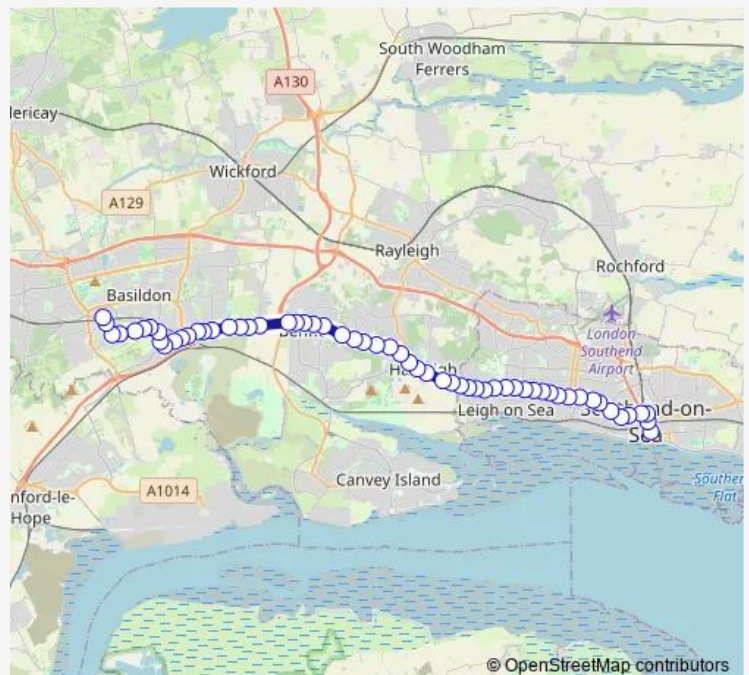

Bus 28 Southend Travel Centre - Basildon Bus Station

[Go to website](#)

Direction

Travel Centre — Bus Station

59 stops

[Open route schedule](#)

- Travel Centre
- Whitegate Road
- Chichester Road
- Victoria Station Interchange
- Park Tavern
- The Cricketers Inn
- Hamlet Court Road
- Westcliff Plough
- Crowstone Road
- Westcliff Library
- Chalkwell Park
- Chalkwell Schools
- Darlinghurst Grove
- Lord Roberts Avenue
- Iceland
- Leigh Elms
- Kingswood Chase
- West Leigh Schools
- Burnham Road
- Canvey Road
- Medway Crescent

Stops: 59

Trip Duration: 1 hour 13 min

28 — Southend Travel Centre - Basildon Bus Station

Thames Drive

Tattersall Gardens

Woodfield Road

Broughton Road

Church

Homestead Way

The Memorial

Victoria House Corner

Shipwrights Drive North

Warren Chase

USP College

Kenneth Road

Glen Road

Warren Chase

Shipwrights Drive North

Cranbrook Avenue

Victoria House Corner

Bus Depot

Morrisons

Oak Road

Broughton Road