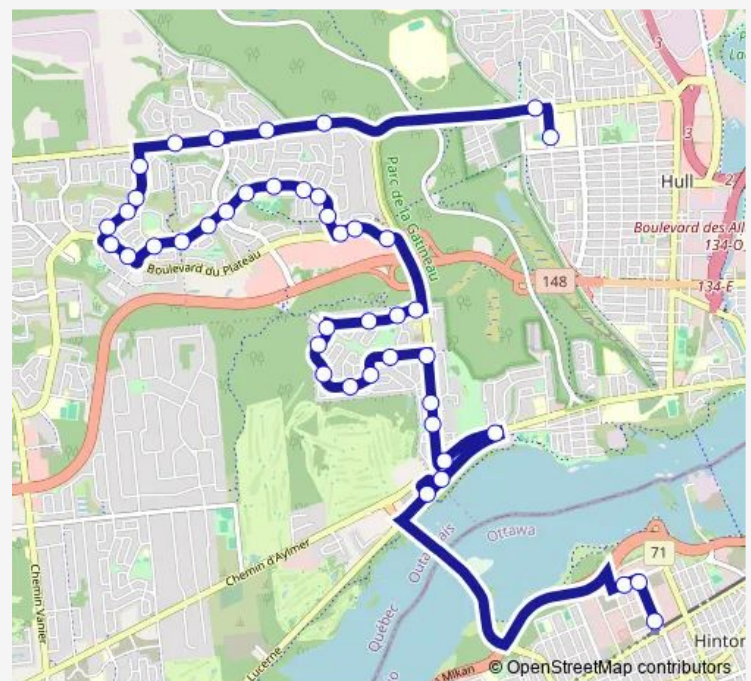

### Route schedule

Lionel- mond/Gamelin — Tunney'S Pasture/Yarrow

Monday 06:40-08:10

Tuesday 06:40-08:10

Wednesday 06:40-08:10

Thursday 06:40-08:10

Friday 06:40-08:10

Saturday —

### Route info

Direction: Lionel- mond/Gamelin

Stops: 43

Trip Duration: 0 hour 45 min

■ 28 — LE Plateau/PR  Tunney

du Plateau/de l'Atmosphère

du Plateau/des Cèdres

du Plateau/Saint-Raymond