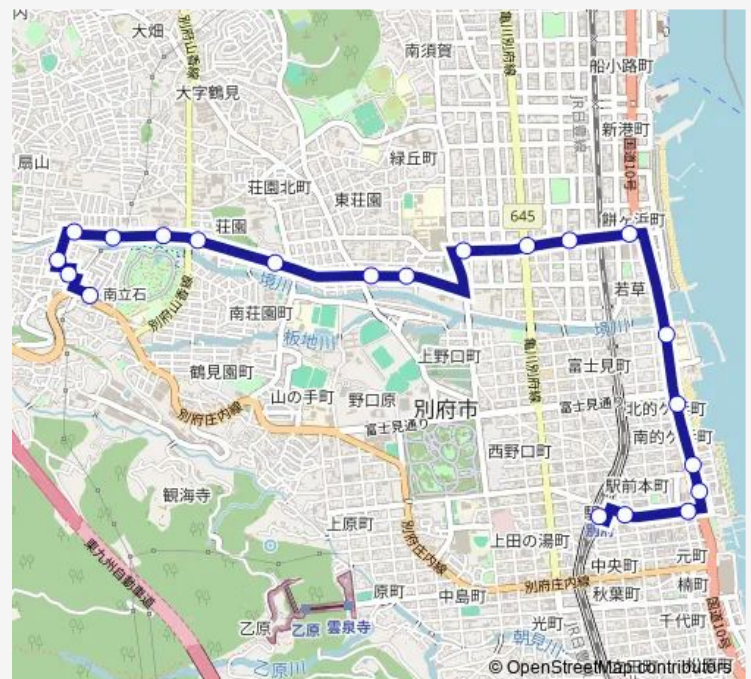

### Route schedule

別府駅前 — 南立石 2 区

Monday 11:10

Tuesday 11:10

Wednesday 11:10

Thursday 11:10

Friday 11:10

Saturday —

### Route info

Direction: 別府駅前

Stops: 20

Trip Duration: 0 hour 26 min

■ 28 — 餅ヶ浜經由南立石 2 区線