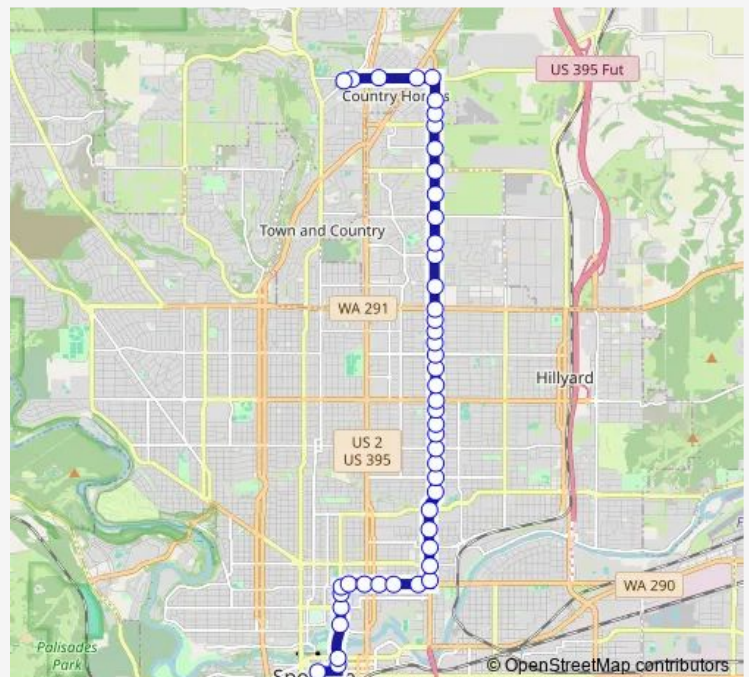

Washington @ Boone

Washington @ Sinto

Washington @ Mission

Mission @ Calispel

Mission @ Division

Mission @ Ruby

Mission @ Astor

Mission @ Dakota

Hamilton @ Mission

Hamilton @ Indiana

Hamilton @ Illinois

Hamilton @ Jackson

Hamilton @ North Foothills

Nevada @ Euclid (Gonzaga Prep)

Nevada @ Bridgeport

Nevada @ Gordon

Nevada @ Empire

Route schedule

Plaza Bay 5 — Whitworth College Shelter

Monday	06:20-23:20
Tuesday	06:27-23:20
Wednesday	06:27-23:20
Thursday	06:27-23:20
Friday	06:27-23:20
Saturday	06:20-23:20
Sunday	07:20-20:20

Route info

Direction: Plaza Bay 5

Stops: 47

Trip Duration: 0 hour 27 min

28 — Nevada

Nevada @ Lacrosse

Nevada @ Rich

Nevada @ Princeton