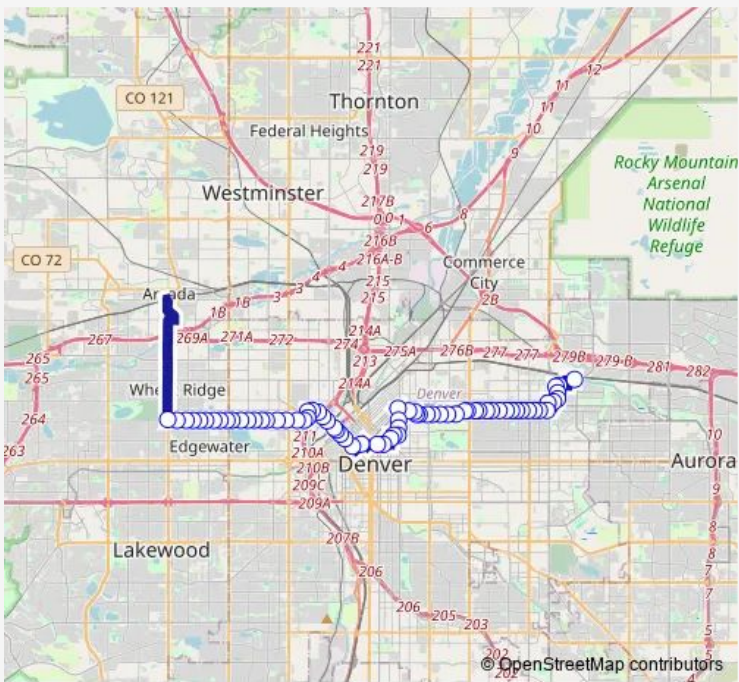

Bus 28 28th Avenue

[Go to website](#)

Direction
 Central Park Station Gate C3 — Wadsworth Blvd & W 26th Ave
 70 stops
[Open route schedule](#)

- Central Park Station Gate C3
- 36th Ave & Syracuse St
- Syracuse St & 36th Ave
- Syracuse St & 35th Ave
- Syracuse St & 32nd Ave
- MLK Blvd & Quebec St
- Quebec St & MLK Blvd
- 29th Ave & Quebec St
- 29th Ave & Oneida St
- 29th Ave & Newport St
- 29th Ave & Monaco Pkwy
- 29th Ave & Leyden St
- 29th Ave & Kearney St
- 29th Ave & Ivanhoe St
- 29th Ave & Hudson St
- 29th Ave & Forest St
- 29th Ave & Elm St
- 29th Ave & Dahlia St
- 29th Ave & Birch St
- 29th Ave & Bellaire St
- 29th Ave & Colorado Blvd

Route schedule
 Central Park Station Gate C3 — Wadsworth Blvd & W 26th Ave

Monday	04:56-22:54
Tuesday	04:56-22:54
Wednesday	04:56-22:54
Thursday	04:56-22:54
Friday	04:56-22:54
Saturday	05:56-22:54
Sunday	05:56-22:54

Route info
 Direction: Central Park Station Gate C3
 Stops: 70
 Trip Duration: 1 hour 17 min

29th Ave & Richard Allen Ct

Madison St & 28th Ave

28th Ave & Steele St

28th Ave & Fillmore St

28th Ave & Columbine St

28th Ave & York St

28th Ave & Race St

28th Ave & High St

Williams St & 29th Ave

29th Ave & Franklin St

30th & Downing Station

Downing St & 26th Ave

Downing St & 24th Ave