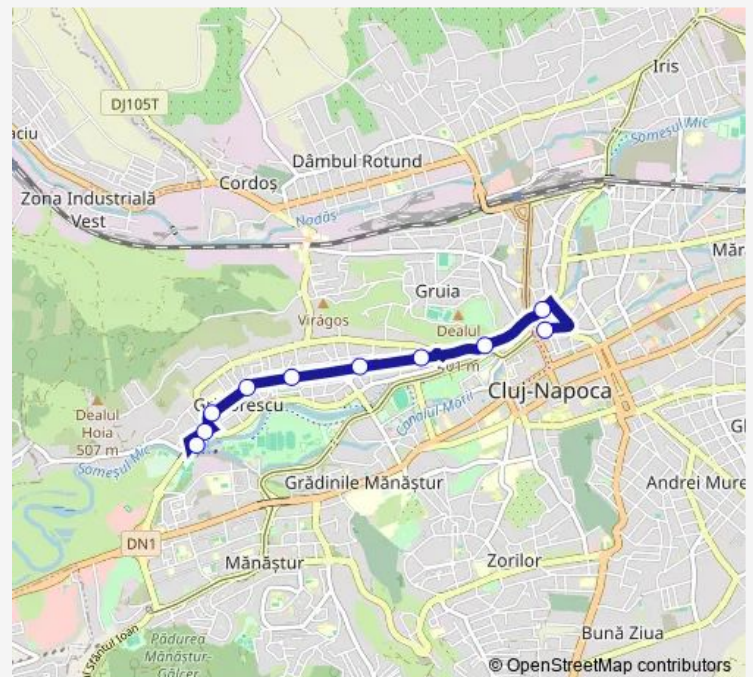

Bus 28 Cart. Grigorescu - P-ta M. Viteazul[Go to website](#)**Direction**

P-a M. Viteazul Sud — Disp. Grigorescu

10 stops

[Open route schedule](#)

P-a M. Viteazul Sud

Dacia

Dragalina Nord

Octavian Goga

P-a 14 Iulie Nord

Al. Vlahuă

Buzău

Miraslău

Fântanele

Disp. Grigorescu

Route schedule

P-a M. Viteazul Sud — Disp. Grigorescu

Monday	—
Tuesday	—
Wednesday	—
Thursday	—
Friday	—
Saturday	06:35-07:05
Sunday	06:35-07:05

Route info

Direction: P-a M. Viteazul Sud

Stops: 10

Trip Duration: 0 hour 10 min

Direction

Disp. Grigorescu — P-a M.Viteazu Sosire

Dragalina Sud

P-a M.Viteazu Sosire

Route schedule

Disp. Grigorescu — P-a M.Viteazu Sosire

Monday	—
Tuesday	—
Wednesday	—
Thursday	—
Friday	—
Saturday	06:50-07:20
Sunday	06:50-07:20

Route info

Direction: Disp. Grigorescu