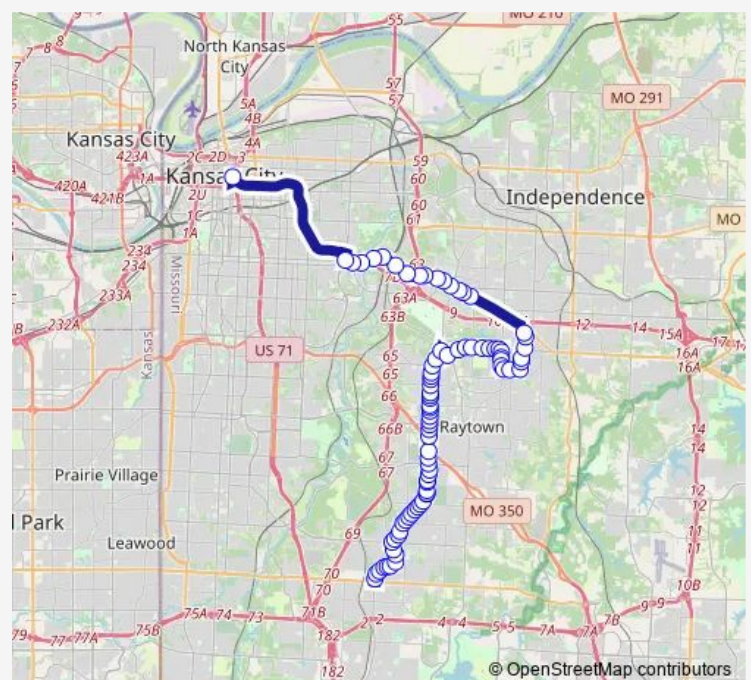

ON 40 HWY AT 8601 E 40 HWY Eastbound

ON 40hwy AT Stadium DR Eastbound

ON 40 HWY AT Hunter Eastbound

ON 40 HWY AT Blue Ridge CUT OFF Eastbound

ON 40 HWY AT Peek Eastbound

ON 40 HWY AT Denton Eastbound

ON 40 HWY AT 35th Terrace Eastbound

ON 40 HWY AT 9807 E 40 HWY Eastbound

ON 40 HWY AT 10440 East 40 HWY Eb

ON 40 HWY AT 10684 40 HWY Eb

Null on Blr at 40 Sb

Blue Ridge AT 43rd Southbound

Route schedule

East Village - BAY H — Three Trails Transit CTR Eastbound Lane

Route info

Direction: East Village - BAY H

Stops: 92

Trip Duration: 0 hour 47 min

28 — Blue Ridge

ON Blue Ridge Blvd AT 44th Terr Southbound

ON Blue Ridge Blvd AT 46th Terr Southbound

ON Blue Ridge Blvd AT 47th Terr Southbound

ON Blue Ridge Blvd AT 48th Terr Southbound

ON Blue Ridge Blvd AT 49th ST Southbound

ON Blue Ridge Between 50th Terr AND 51st ST Sb

ON 51st AT Norwood Westbound

ON 51st AT Crisp Westbound

ON 50th Terrace AT Sterling Westbound