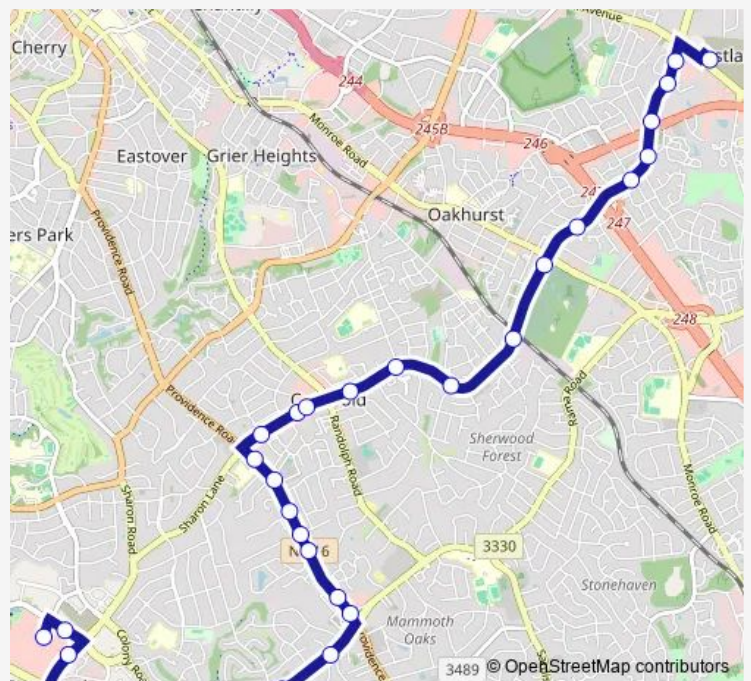

# Bus 28 Fairview Road

[Go to website](#)

**Direction**  
 Eastland Transit Center- Bay C — Southpark- Wheelchair Accessible

37 stops

[Open route schedule](#)

- Eastland Transit Center- Bay C
- Sharon Amity Rd & Central Ave
- Sharon Amity Rd & Clearmont Ave
- Sharon Amity Rd & Campbell Dr
- Sharon Amity Rd & Albemarle Rd
- Sharon Amity Rd & Amity Springs Dr
- Sharon Amity Rd & Pierson Dr
- Sharon Amity Rd & Lynnville Ave
- Sharon Amity Rd & Monroe Rd
- Sharon Amity Rd & Montague St
- Sharon Amity Rd & Delane Ave
- Sharon Amity Rd & Tangle Dr
- Sharon Amity Rd & Lyttleton Dr
- Sharon Amity Rd & Night Heron Ln
- Sharon Amity Rd & Hardwicke Rd
- Sharon Amity Rd & Randolph Rd
- Sharon Amity Rd @ 338 (UPS Store)
- Sharon Amity Rd & Clover Rd
- Providence Rd & Brookridge Ln
- Providence Rd & Greentree Dr
- Providence Rd & Rutledge Ave

**Route schedule**

Eastland Transit Center- Bay C — Southpark- Wheelchair Accessible

Monday	08:55-17:59
Tuesday	08:58-17:59
Wednesday	08:55-17:59
Thursday	08:58-17:59
Friday	08:58-17:59
Saturday	08:55-17:37
Sunday	—

**Route info**

Direction: Eastland Transit Center- Bay C

Stops: 37

Trip Duration: 0 hour 33 min

28 — Fairview Road

Providence Rd & Huntington Park Dr

Providence Rd & Cavendish Ct

Providence Rd & Cloister Dr

Fairview Rd & Colony Rd

Fairview Rd & Cameron Valley Pkwy

Sharon Rd & Coltsgate Rd

Carnegie Blvd & Sharon Rd

Carnegie Blvd & Roxborough Rd

Southpark- Wheelchair Accessible