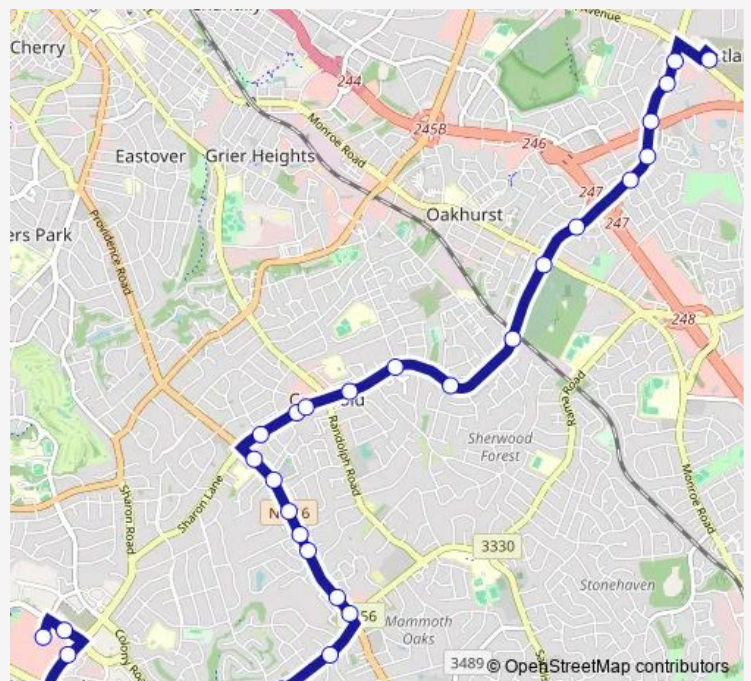

# Bus 28 Fairview Road

[Go to website](#)

**Direction**  
 Eastland Transit Center- Bay C — Southpark- Wheelchair Accessible

37 stops

[Open route schedule](#)

- Eastland Transit Center- Bay C
- Sharon Amity Rd & Central Ave
- Sharon Amity Rd & Clearmont Ave
- Sharon Amity Rd & Campbell Dr
- Sharon Amity Rd & Albemarle Rd
- Sharon Amity Rd & Amity Springs Dr
- Sharon Amity Rd & Pierson Dr
- Sharon Amity Rd & Lynnville Ave
- Sharon Amity Rd & Monroe Rd
- Sharon Amity Rd & Montague St
- Sharon Amity Rd & Delane Ave
- Sharon Amity Rd & Tangle Dr
- Sharon Amity Rd & Lyttleton Dr
- Sharon Amity Rd & Night Heron Ln
- Sharon Amity Rd & Hardwicke Rd
- Sharon Amity Rd & Randolph Rd
- Sharon Amity Rd @ 338 (UPS Store)
- Sharon Amity Rd & Clover Rd
- Providence Rd & Brookridge Ln
- Providence Rd & Greentree Dr
- Providence Rd & Rutledge Ave

**Route schedule**

Eastland Transit Center- Bay C — Southpark- Wheelchair Accessible

Monday	08:55-17:59
Tuesday	08:58-17:59
Wednesday	08:58-17:59
Thursday	08:58-17:59
Friday	08:58-17:59
Saturday	08:55-17:37
Sunday	—

**Route info**

Direction: Eastland Transit Center- Bay C

Stops: 37

Trip Duration: 0 hour 38 min

28 — Fairview Road

Providence Rd & Huntington Park Dr

Providence Rd & Cavendish Ct

Providence Rd & Cloister Dr

Fairview Rd & Colony Rd

Fairview Rd & Cameron Valley Pkwy

Sharon Rd & Coltsgate Rd

Carnegie Blvd & Sharon Rd

Carnegie Blvd & Roxborough Rd

Southpark- Wheelchair Accessible