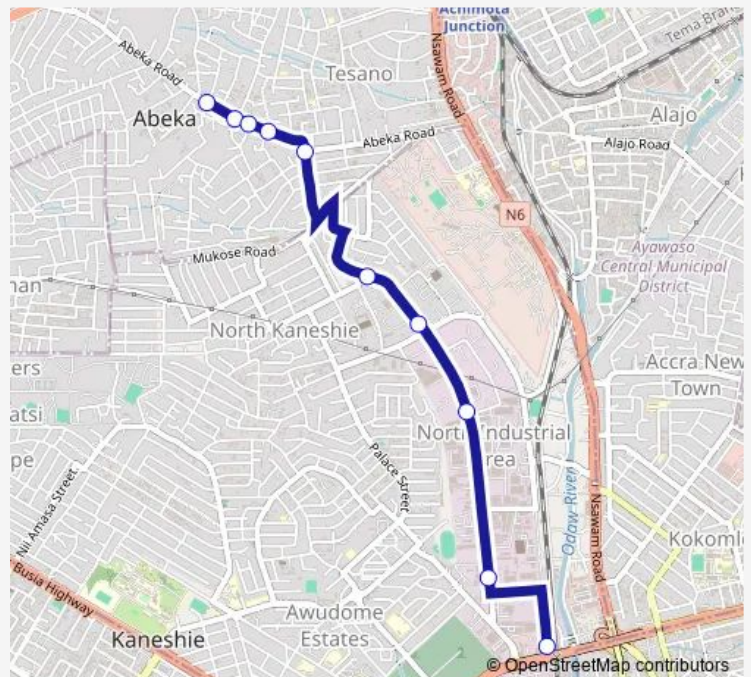

Bus 28 Circle Indust. Area ↔ Abeka Main Market

[Go to website](#)

Direction

Abeka Main Market — Circle Industrial Area

10 stops

[Open route schedule](#)

Abeka Main Market

Free Pipe

Adom Junction

PnP Junction

Abeka Total

Mesco

Melcom

Ashfoam Junction

Fan Milk Junction

Circle Industrial Area

Route schedule

Abeka Main Market — Circle Industrial Area

Monday	06:00
Tuesday	06:00
Wednesday	06:00
Thursday	06:00
Friday	06:00
Saturday	06:00
Sunday	06:00

Route info

Direction: Abeka Main Market

Stops: 10

Trip Duration: 0 hour 25 min

28 — Circle Indust. Area ↔ Abeka Main Market

Direction

Circle Industrial Area — Abeka Main Market

11 stops

[Open route schedule](#)

Circle Industrial Area

Fan Milk Junction