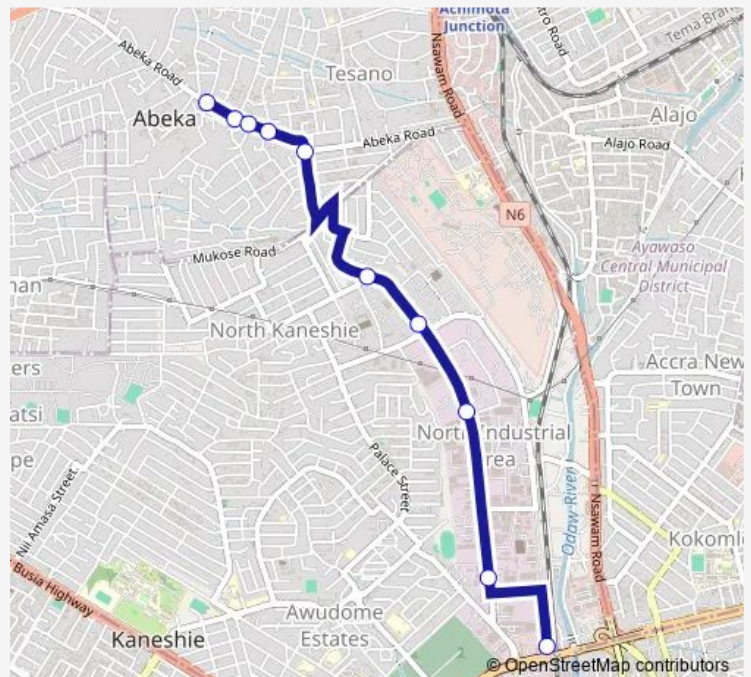

Bus 28 Circle Indust. Area ↔ Abeka Main Market

[Go to website](#)

Direction

Abeka Main Market — Circle Industrial Area

10 stops

[Open route schedule](#)

Abeka Main Market

Free Pipe

Adom Junction

PnP Junction

Abeka Total

Mesco

Melcom

Ashfoam Junction

Fan Milk Junction

Circle Industrial Area

Route schedule

Abeka Main Market — Circle Industrial Area

Monday 06:00

Tuesday 06:00

Wednesday 06:00

Thursday 06:00

Friday 06:00

Saturday 06:00

Sunday 06:00

Route info

Direction: Abeka Main Market

Stops: 10

Trip Duration: 0 hour 25 min

Direction

Circle Industrial Area — Abeka Main Market

11 stops