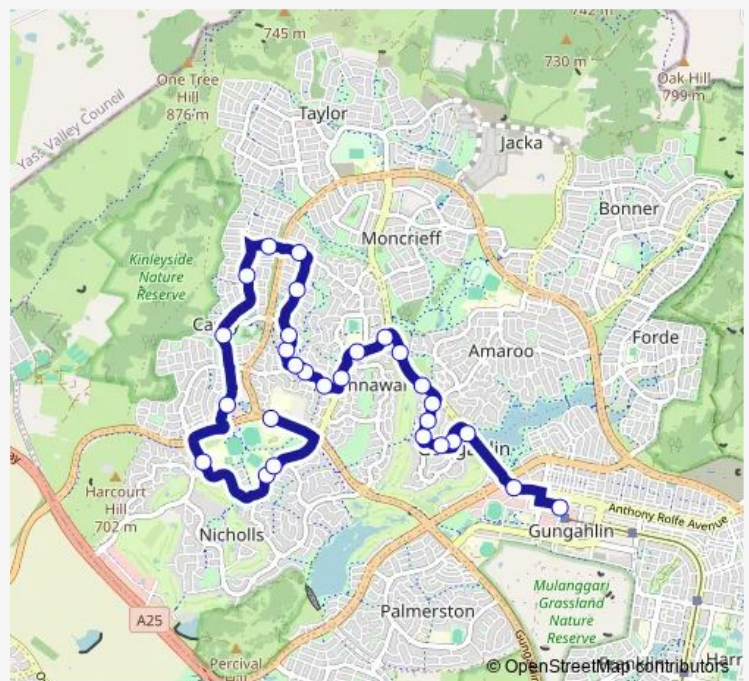

Mirrabei Dr before Shoalhaven Av

Paul Coe Cr after Paul Coe Cr Shops

Paul Coe Cr after Noongale Cct

Paul Coe Cr before Galmarra St

Galmarra St before Paul Coe Cr

Paul Coe Cr after Nona Pl

**Route schedule**

John Paul College School Grounds Sso — Gungahlin Place Plt 3 Arrivals

Monday	15:40
Tuesday	15:40
Wednesday	15:40
Thursday	15:40
Friday	15:40
Saturday	—
Sunday	—

**Route info**

Direction: John Paul College School Grounds Sso

Stops: 24

Trip Duration: 0 hour 31 min

28 — Casey to Gungahlin via Ngunnawal

Mirrabei Dr opp 2nd Paul Coe Cr

Anthony Rolfe Av after Gundaroo Rd

Gungahlin Place Plt 3 Arrivals

**Direction**

Gungahlin Place Plt 4 — John Paul College Gungahlin Dr

28 stops

[Open route schedule](#)

Gungahlin Place Plt 4

Anthony Rolfe Av before Gundaroo Rd

Mirrabai Dr before 1st Paul Coe Cr

Paul Coe Cr after Kardang St

Galmarra St after Paul Coe Cr

Paul Coe Cr after Galmarra St