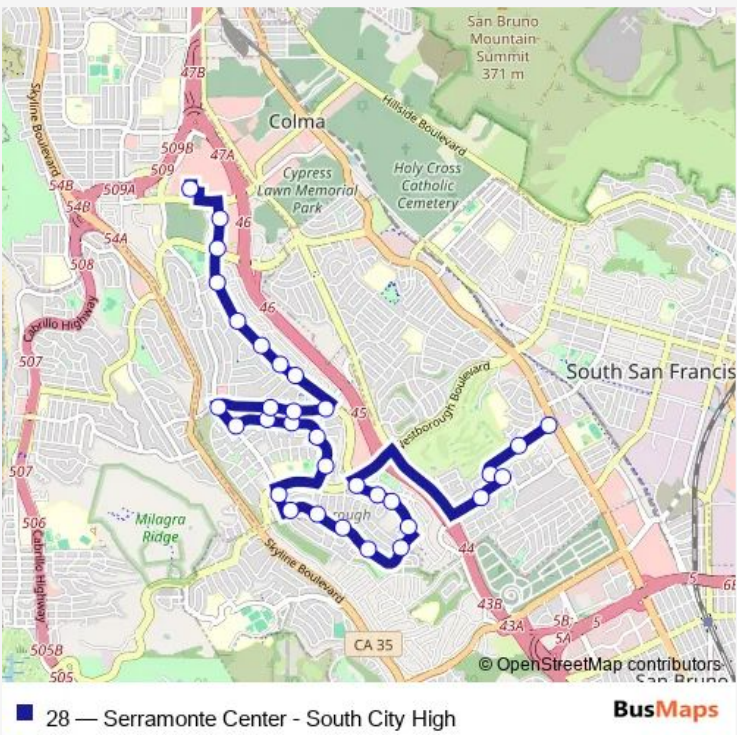

Route schedule

Serramonte Shopping Ctr-Bay 5 — Ponderosa Rd & Southwood Ctr

Monday	07:43
Tuesday	07:43
Wednesday	07:43
Thursday	07:43
Friday	07:43
Saturday	—
Sunday	—

Route info

Direction: Serramonte Shopping Ctr-Bay 5

Stops: 29

Trip Duration: 0 hour 32 min

Shannon Dr & Orrey Way

Gellert Blvd & Delvin Way

Gellert Blvd & Sunrise Ct

Gellert Blvd & Wexford Ave

Gellert Blvd & Westborough Blvd

El Camino Real & Southwood Dr

Monday 15:35

Tuesday 15:35

Wednesday 14:32

Thursday 15:35

Friday 15:35

Saturday —

Sunday —

Route info

Direction: Ponderosa Rd & Southwood Ctr

Stops: 32

Trip Duration: 0 hour 37 min

Gellert Blvd & Verducci Dr

Gellert Blvd & Warwick St

Gellert Blvd & S Lycett St

Gellert Blvd & Margate St

Gellert Blvd & Victoria St