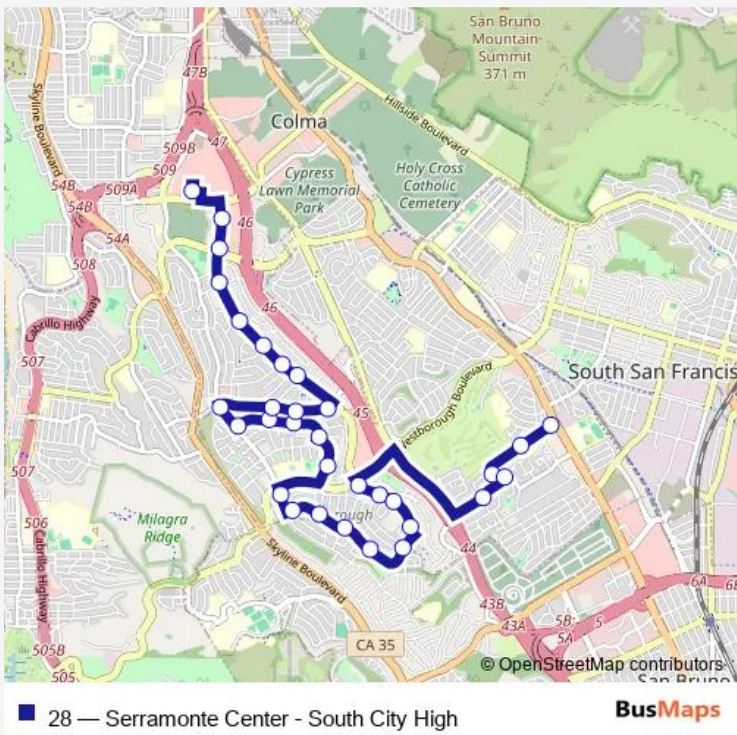

Bus 28 Serramonte Center - South City High

[Go to website](#)

Direction
 Ponderosa Rd & Southwood Ctr — Serramonte Shopping Ctr-Bay 2

32 stops

[Open route schedule](#)

- Ponderosa Rd & Southwood Ctr
- Ponderosa Rd & Lassen St
- Ponderosa Rd & Valencia St
- Valencia St & Avalon Ave
- Avalon Ave & Alhambra Ave
- Gellert Blvd & Westborough Blvd
- Gellert Blvd & Wexford Ave
- Gellert Blvd & Kenry Way
- Gellert Blvd & Delvin Way
- Shannon Dr & Wexford Ave
- Shannon Dr & Orrey Way
- Shannon Dr & Olympic Dr
- Shannon Dr & Dublin Dr
- Shannon Dr & Oakmont Dr
- Oakmont Dr & Bantry Lane
- Galway Dr & Wright Ct
- Greendale Dr & Galway Dr
- Greendale Dr & Fairfax Way
- Greendale Dr & Palos Verdes Way
- Greendale Dr & Callan Blvd
- Callan Blvd & King Dr

Route schedule

Ponderosa Rd & Southwood Ctr — Serramonte Shopping Ctr-Bay 2

Monday	15:35
Tuesday	15:35
Wednesday	14:32
Thursday	15:35
Friday	15:35
Saturday	—
Sunday	—

Route info

Direction: Ponderosa Rd & Southwood Ctr

Stops: 32

Trip Duration: 0 hour 37 min

King Dr & Stein Ct

King Dr & Fairfax Way

King Dr & Gellert Blvd

Gellert Blvd & Verducci Dr

Gellert Blvd & Warwick St

Gellert Blvd & S Lycett St

Friday 07:43

Saturday —

Sunday —

Route info

Direction: Serramonte Shopping Ctr-Bay 2

Stops: 29

Trip Duration: 0 hour 32 min

Gellert Blvd & Wexford Ave