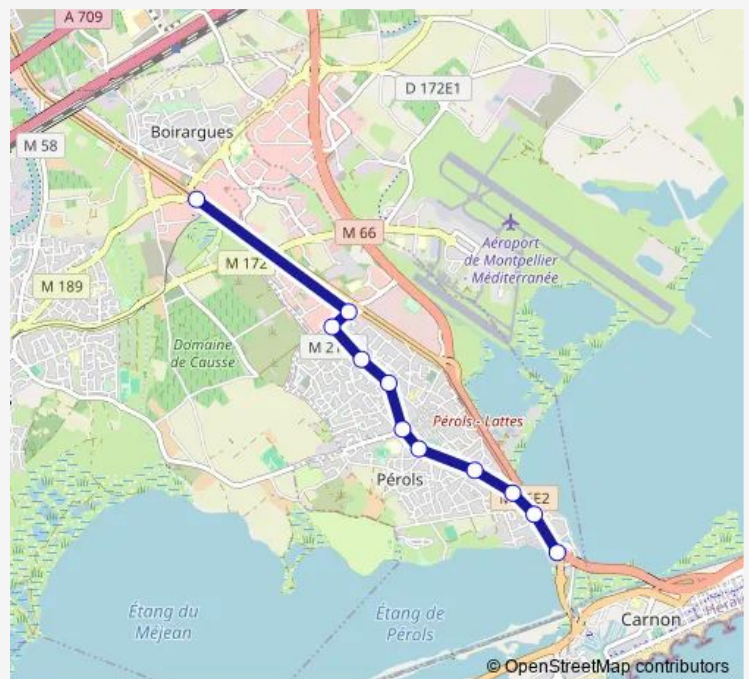

Demand and Response Bus Service 28 Boirargues - Cabanes de Pérols

[Go to website](#)

Direction

Cabanes de Pérols — Boirargues

11 stops

[Open route schedule](#)

- Cabanes de Pérols
- Bonadona
- Pérols Étang de l'Or
- Pérols Sud
- Saint-Jean
- Pérols Centre - Bazille
- Croix du Languedoc
- Lauriers
- Plein Sud
- Parc Expo
- Boirargues

Route schedule

Cabanes de Pérols — Boirargues

Monday	06:28-21:00
Tuesday	06:28-21:00
Wednesday	06:28-21:00
Thursday	06:28-21:00
Friday	06:28-21:00
Saturday	06:28-21:00
Sunday	06:28-21:00

Route info

Direction: Cabanes de Pérols

Stops: 11

Trip Duration: 0 hour 15 min

28 — Boirargues - Cabanes de Pérols

Direction

Boirargues — Cabanes de Pérols

11 stops

[Open route schedule](#)

Boirargues

Friday 06:45-21:15

Saturday 06:45-21:15

Sunday 06:45-21:15

Route info

Direction: Boirargues

Stops: 11

Trip Duration: 0 hour 17 min

28 Demand and Response Bus Service time schedules and route maps are available in an offline PDF at busmaps.com. Use the busmaps.com website to see live bus times, train schedule or subway schedule, and step-by-step directions for all public transit in Montpellier