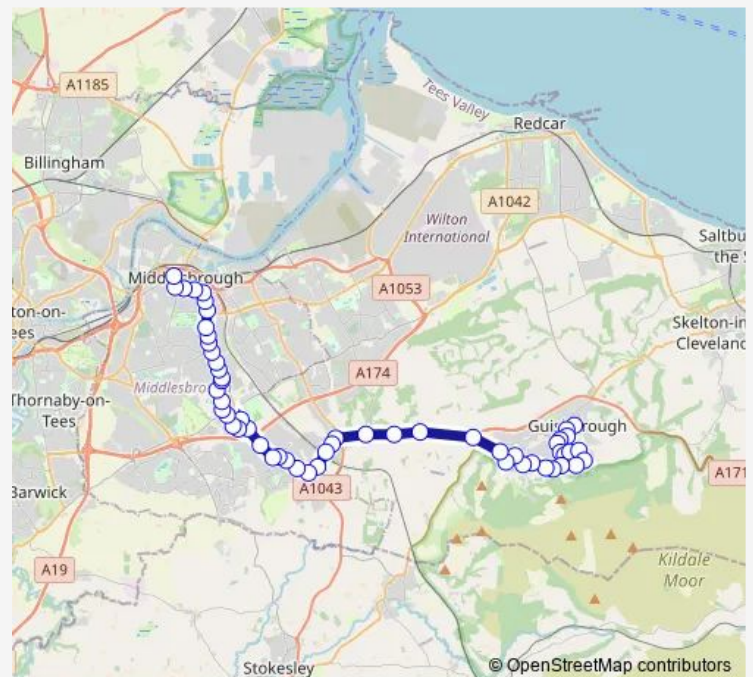

### Route schedule

Bus Station Stand 6 — Market Place

Monday 06:50-18:15

Tuesday 06:50-18:15

Wednesday 06:50-18:15

Thursday 06:50-18:15

Friday 06:50-18:15

Saturday 07:00-18:10

### Route info

Direction: Bus Station Stand 6

Stops: 58

Trip Duration: 0 hour 57 min

■ 28

Apple Tree

Gainsborough Road East End

The Marton Hotel & Country Club