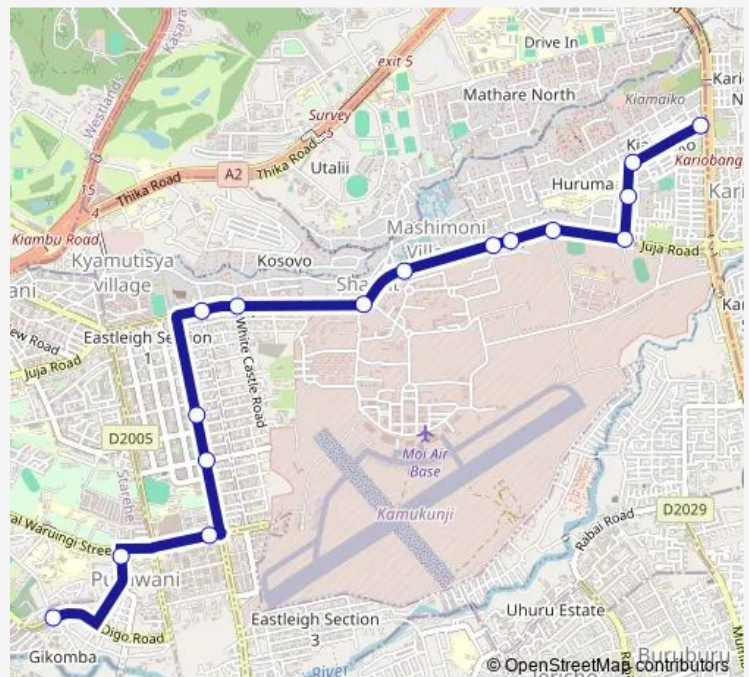

Bus 28 Gikomba-Eastleigh-Huruma-Kariobangi

[Go to website](#)

Direction

Kariobangi Terminal — Gikomba Market

16 stops

[Open route schedule](#)

Kariobangi Terminal

Huruma Baptist

Jay Community

Eastleigh

Day to Day

Garage

Pumwani Hospital

Gikomba Market

Route schedule

Kariobangi Terminal — Gikomba Market

Monday	06:00
Tuesday	06:00
Wednesday	06:00
Thursday	06:00
Friday	06:00
Saturday	06:00
Sunday	06:00

Route info

Direction: Kariobangi Terminal

Stops: 16

Trip Duration: 0 hour 19 min

■ 28 — Gikomba-Eastleigh-Huruma-Kariobangi

Direction

Gikomba Market — Kariobangi Terminal

19 stops

[Open route schedule](#)

Gikomba Market

Pumwani Stage

Pumwani Hospital

Garage Stage