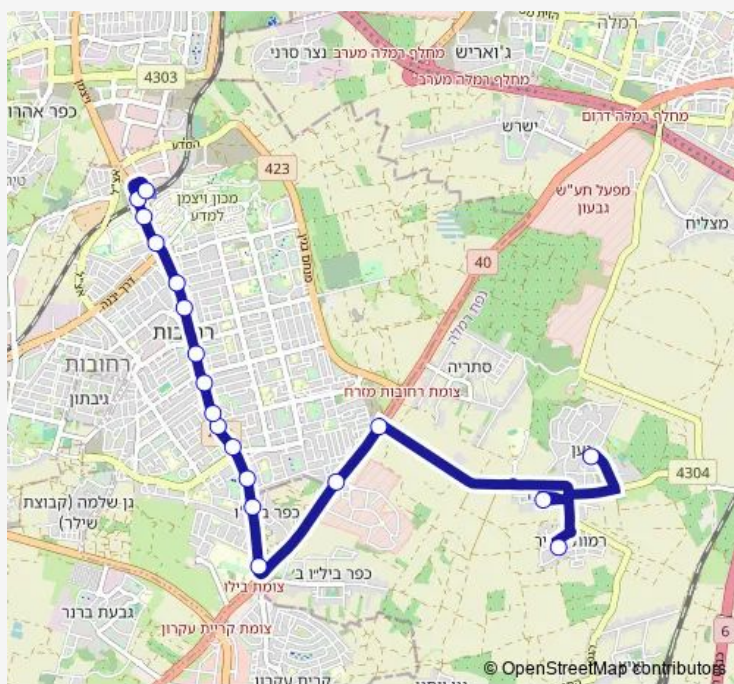

ת. רכבת רחובות/הורדה

Route schedule

רמות מאיר/מזכירות — ת. רכבת רחובות/הורדה

| | |
|-----------|-------------|
| Monday | 06:20-18:00 |
| Tuesday | 06:20-18:00 |
| Wednesday | 06:20-18:00 |
| Thursday | 06:20-18:00 |
| Friday | 07:10-14:25 |
| Saturday | — |
| Sunday | 06:20-18:00 |

Route info

Direction: רמות מאיר/מזכירות

Stops: 19

Trip Duration: 0 hour 25 min

28 Bus time schedules and route maps are available in an offline PDF at busmaps.com. Use the busmaps.com website to see live bus times, train schedule or subway schedule, and step-by-step directions for all public transit in Ramla