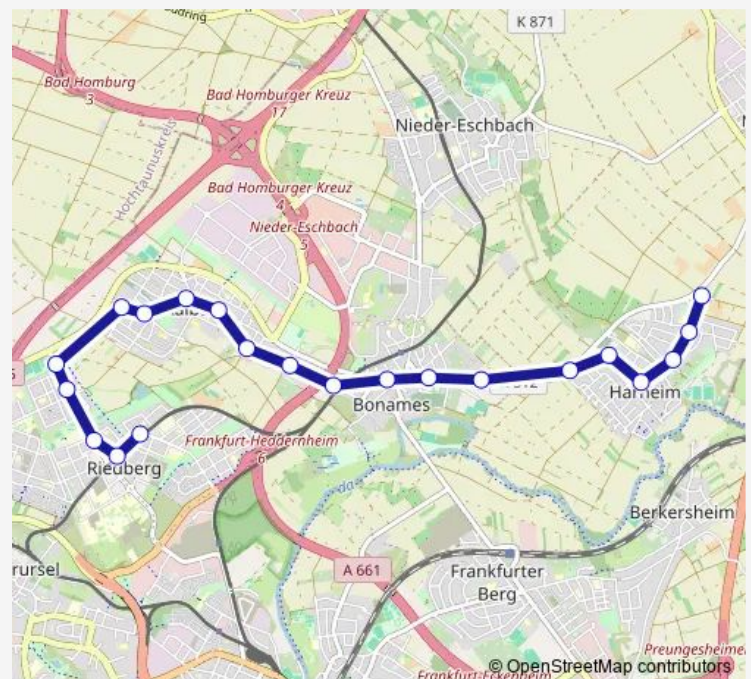

Direction

Frankfurt (Main) Tempelhof — Frankfurt (Main) Hopfenbrunnen

17 stops

[Open route schedule](#)

Frankfurt (Main) Tempelhof

Frankfurt (Main) Am Römerbrunnen

Frankfurt (Main) Am Eschbachtal

Frankfurt (Main) Rathaus Harheim

Frankfurt (Main) Tempelhof — Frankfurt (Main) Hopfenbrunnen

Monday 06:45-07:15

Tuesday 06:45-07:15

Wednesday 06:45-07:15

Thursday 06:45-07:15

Friday 06:45-07:15

Saturday —

Sunday —

Route info

Direction: Frankfurt (Main) Tempelhof

Stops: 17

Trip Duration: 0 hour 22 min

Direction

Frankfurt (Main) Tempelhof — Frankfurt (Main) Riedberg

21 stops

[Open route schedule](#)

Frankfurt (Main) Tempelhof

Frankfurt (Main) Am Römerbrunnen

Frankfurt (Main) Am Eschbachtal

Frankfurt (Main) Rathaus Harheim

Frankfurt (Main) Spitzenstraße

Frankfurt (Main) Im Niederfeld

Frankfurt (Main) Harheimer Weg