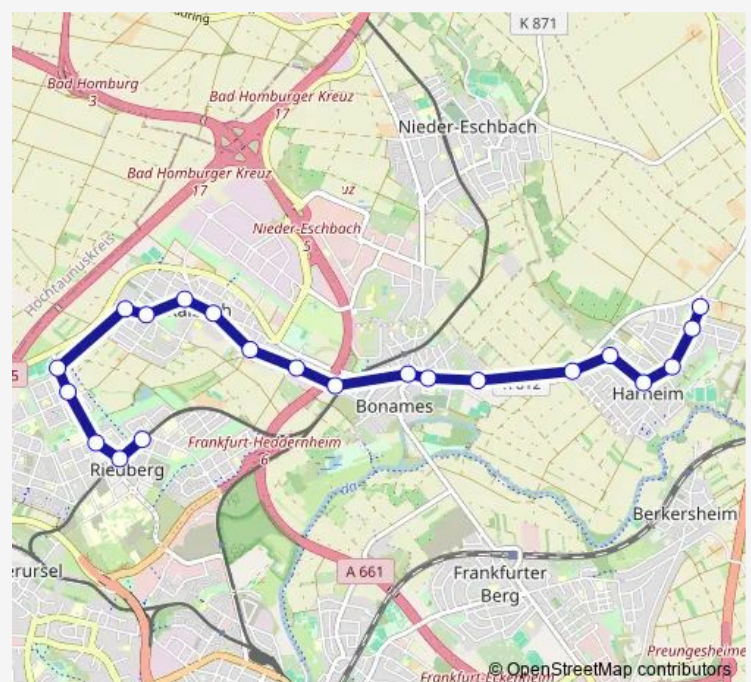

Direction

Frankfurt (Main) Tempelhof — Frankfurt (Main) Hopfenbrunnen

17 stops

[Open route schedule](#)

Frankfurt (Main) Tempelhof

Frankfurt (Main) Am Römerbrunnen

Frankfurt (Main) Am Eschbachtal

Frankfurt (Main) Rathaus Harheim

Frankfurt (Main) Alte Riedbergstraße

Frankfurt (Main) Schule Kalbach

Frankfurt (Main) Rathaus Kalbach

Frankfurt (Main) Am Weißkirchener Berg

Frankfurt (Main) Schwalbenweg

Frankfurt (Main) Hopfenbrunnen

Route schedule

Frankfurt (Main) Tempelhof — Frankfurt (Main) Hopfenbrunnen

Monday 06:45-07:15

Tuesday 06:45-07:15

Wednesday 06:45-07:15

Thursday 06:45-07:15

Friday 06:45-07:15

Saturday —

Sunday —

Route info

Direction: Frankfurt (Main) Tempelhof

Stops: 17

Trip Duration: 0 hour 22 min

Direction

Frankfurt (Main) Tempelhof — Frankfurt (Main) Riedberg

21 stops

[Open route schedule](#)