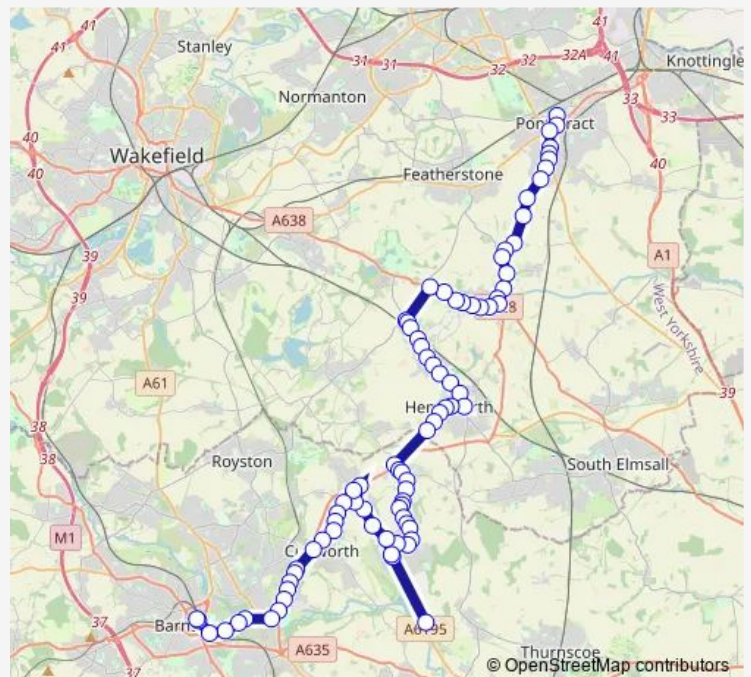

Vissett Close

Wortley Place

West End Club

Route schedule

Engine Lane/Collier Road — Bus Station stand E

Monday 14:49

Tuesday 14:49

Wednesday 14:49

Thursday 14:49

Friday 14:49

Saturday —

Sunday —

Route info

Direction: Engine Lane/Collier Road

Stops: 56

Trip Duration: 0 hour 59 min

28 — Barnsley - Pontefract

Cedar Business Centre

Bus Station stand B

Hemsworth Academy

Vale Head Park

Hemsworth Water Park

Kinsley Stadium

Carrgate

Kings Meadow Academy

Fitzwilliam Station

Railway Terrace

Taylor Wood Cottages

Doncaster Rd King Royd Lane

Wakefield Rd Garden Street

Wakefield Road Dicky Sykes Ln

Wakefield Rd Heaton Street