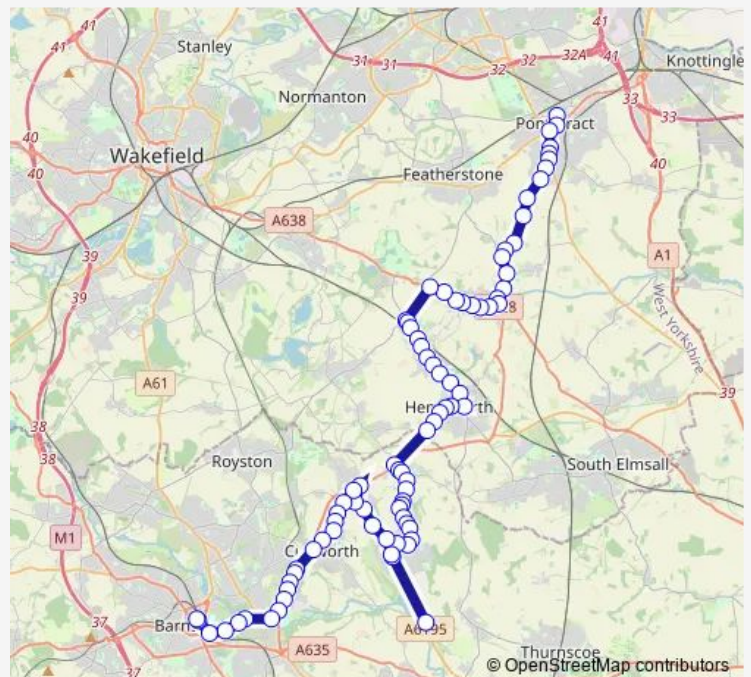

### Route schedule

Engine Lane/Collier Road — Bus Station stand E

Monday 14:49

Tuesday 14:49

Wednesday 14:49

Thursday 14:49

Friday 14:49

Saturday —

### Route info

Direction: Engine Lane/Collier Road

Stops: 56

Trip Duration: 0 hour 59 min

28 — Barnsley - Pontefract

Cedar Business Centre

Bus Station stand B

Hemsworth Academy