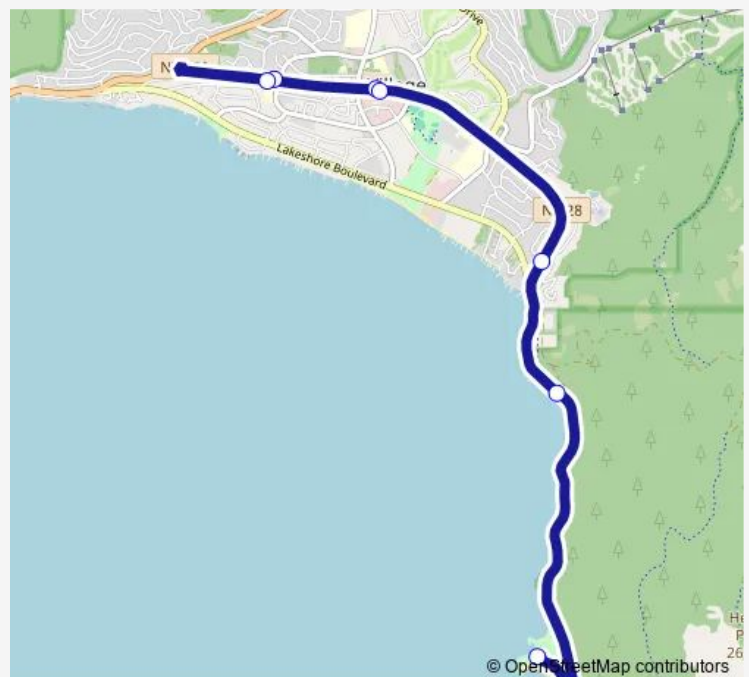

Hwy 28 at Lakeshore Blvd.

Hwy 28 at Hidden Beach Sb

Sand Harbor Visitors Center

### Route schedule

Hwy 28 at Raley's Shopping Center — Sand Harbor Visitors Center

Monday 10:00-18:00

Tuesday 10:00-18:00

Wednesday 10:00-18:00

Thursday 10:00-18:00

Friday 10:00-18:00

Saturday 10:00-18:00

### Route info

Direction: Hwy 28 at Raley's Shopping Center

Stops: 7

Trip Duration: 0 hour 23 min

28 — East Shore Express

**Direction**

Hwy 28 at Raley's Shopping Center — Kingsbury Transit Center

2 stops

### Route info

Direction: Sand Harbor Visitors Center

Stops: 4

Trip Duration: 0 hour 17 min

28 Bus time schedules and route maps are available in an offline PDF at [busmaps.com](http://busmaps.com). Use the [busmaps.com](http://busmaps.com) website to see live bus times, train schedule or subway schedule, and step-by-step directions for all public transit in Carson City