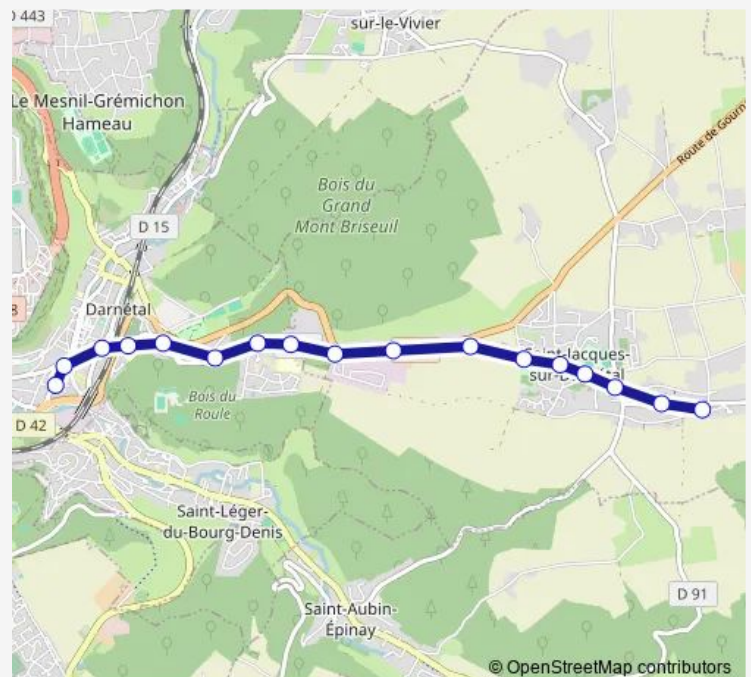

### Route schedule

Bois Tison — Louise Michel

Monday 06:30-19:46

Tuesday 06:30-19:46

Wednesday 06:30-19:46

Thursday 06:30-19:46

Friday 06:30-19:46

Saturday 06:45-19:46

### Route info

Direction: Bois Tison

Stops: 17

Trip Duration: 0 hour 16 min

28 — Louise Michel <-> Bois Tison

## Route schedule

Louise Michel — Bois Tison

Monday 06:33-20:09

Tuesday 06:33-20:09

Wednesday 06:33-20:09

Thursday 06:33-20:09

Friday 06:33-20:09

Saturday 07:15-20:09

## Route info

Direction: Louise Michel

Stops: 17

Trip Duration: 0 hour 16 min

28 Bus time schedules and route maps are available in an offline PDF at busmaps.com. Use the busmaps.com website to see live bus times, train schedule or subway schedule, and step-by-step directions for all public transit in Rouen