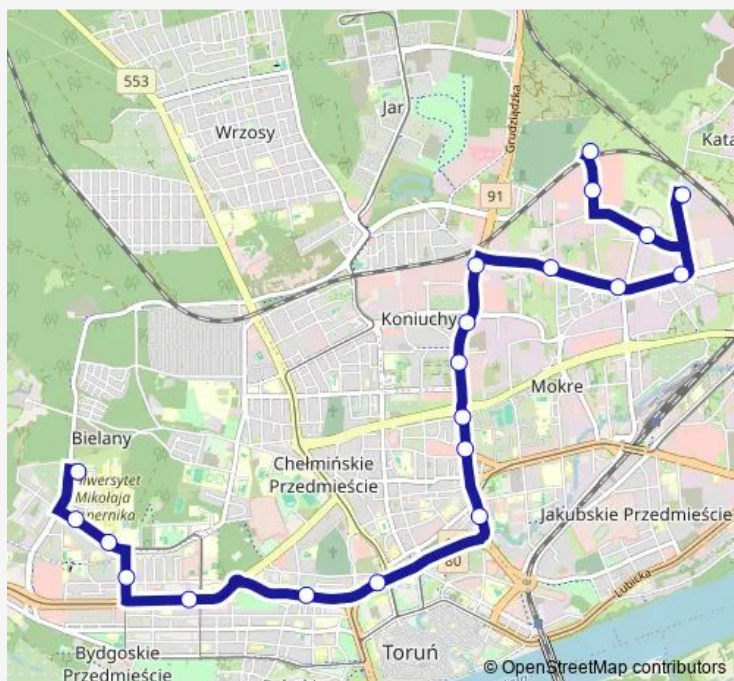

### Route schedule

Mazowiecka - Pętla — Uniwersytet

Monday 05:27-17:02

Tuesday 05:27-17:02

Wednesday 05:27-17:02

Thursday 05:27-17:02

Friday 05:27-17:02

Saturday 05:27-17:02

### Route info

Direction: Mazowiecka - Pętla

Stops: 20

Trip Duration: 0 hour 34 min

## Direction

Uniwersytet — Mazowiecka - Pętla

20 stops

[Open route schedule](#)

Uniwersytet

Szosa Okrężna

Aula Umk

Reja