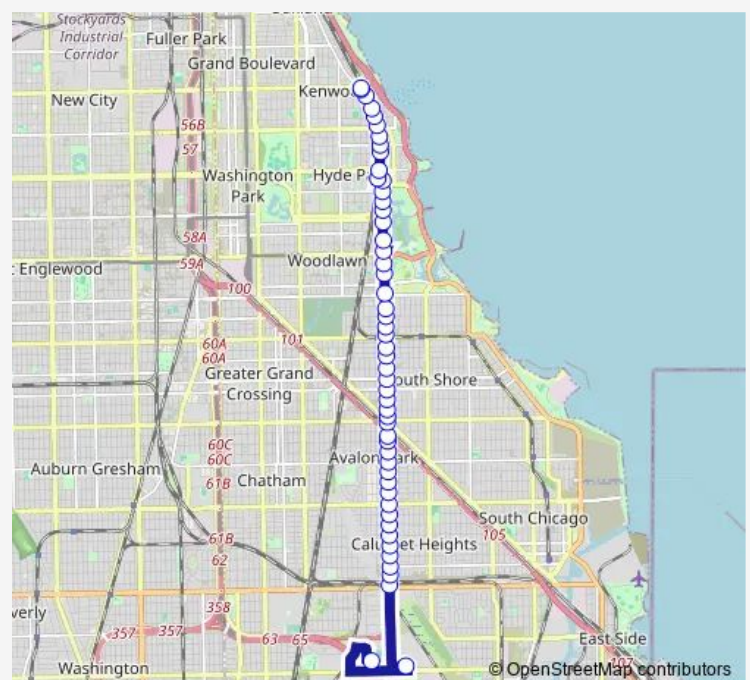

Lake Park & 48th Street

Lake Park & 49th Street

5000 S Lake Park

Lake Park & E. Hyde Park Blvd

Lake Park & 52nd Street

Lake Park & 53rd Street

Lake Park & 54th Street

Lake Park & 55th Street

Wednesday 00:25-23:55

Thursday 00:25-23:55

Friday 00:25-23:55

Saturday 00:25-23:40

Sunday 00:05-23:35

Route info

Direction: Lake Park & 47th Street Terminal

Stops: 51

Trip Duration: 0 hour 37 min

28 — Stony Island

Stony Island & 68th Street

Stony Island & 69th Street

Stony Island & 70th Street

Stony Island & 71st Street

Stony Island & 72nd Street

Stony Island & 73rd Street