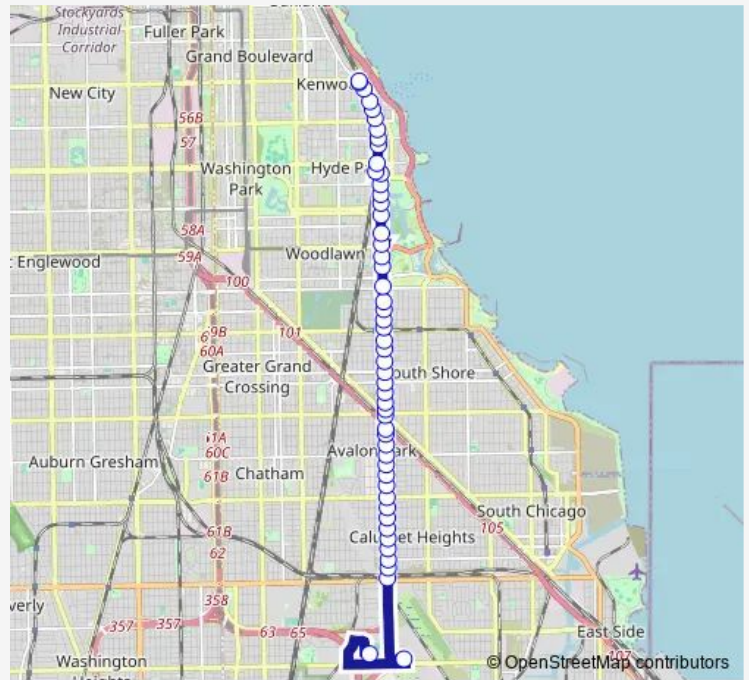

Lake Park & 48th Street

Lake Park & 49th Street

5000 S Lake Park

Lake Park & E. Hyde Park Blvd

Lake Park & 52nd Street

Lake Park & 53rd Street

Lake Park & 54th Street

Lake Park & 55th Street

Lake Park & 56th Street

Stony Island & 56th Street

Stony Island & 57th Street

Stony Island & 59th Street

Stony Island & 60th Street

Stony Island & 62nd Street

Stony Island & 63rd Street

Stony Island & 64th Street

Stony Island & 65th Street

Stony Island & 65th Place

Stony Island & 67th Street

Route schedule

Lake Park & 47th Street Terminal — 103rd Street & Stony Island Garage Terminal

| | |
|-----------|-------------|
| Monday | 00:00-23:55 |
| Tuesday | 00:25-23:55 |
| Wednesday | 00:25-23:55 |
| Thursday | 00:25-23:55 |
| Friday | 00:25-23:55 |
| Saturday | 00:25-23:40 |
| Sunday | 00:05-23:35 |

Route info

Direction: Lake Park & 47th Street Terminal

Stops: 51

Trip Duration: 0 hour 36 min

28 — Stony Island

Stony Island & 68th Street

Stony Island & 69th Street

Stony Island & 70th Street