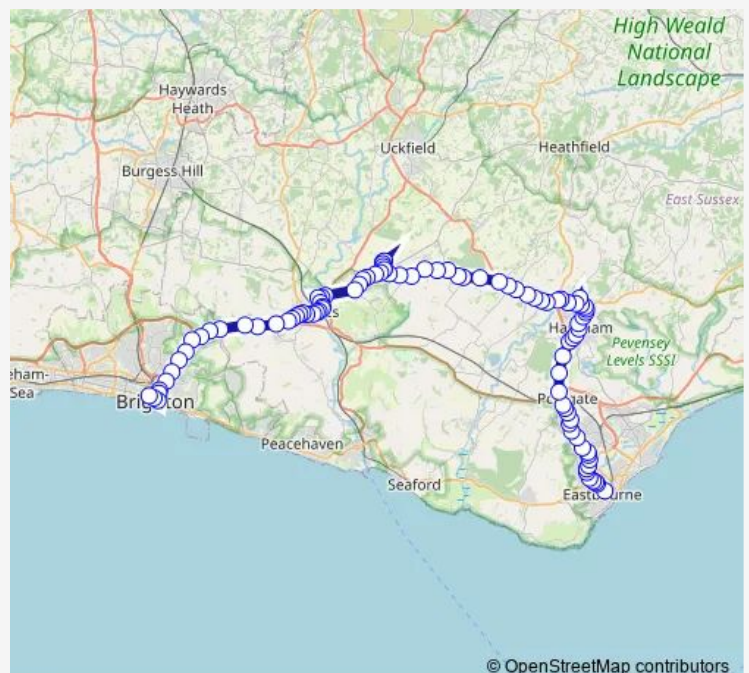

Thursday 08:05-19:30

Friday 08:05-19:30

Saturday 09:16-19:30

Sunday 20:10-23:30

Route info

Direction: Churchill Square

Stops: 22

Trip Duration: 0 hour 40 min

© OpenStreetMap contributors

28 — Brighton - Lewes - Hailsham - Eastbourne [the Regency Route]

Direction

Gildredge Road — Imperial Arcade

97 stops

[Open route schedule](#)

Gildredge Road

The Goffs