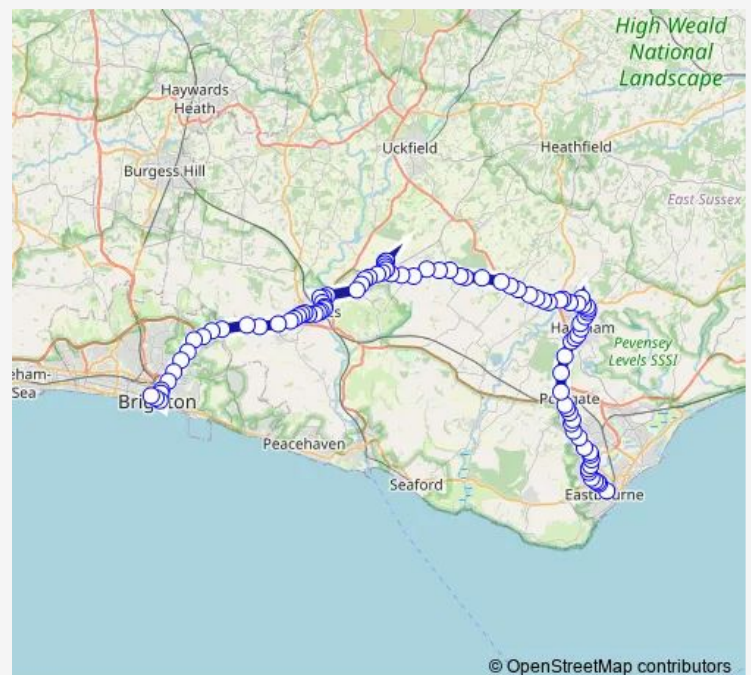

Thursday 08:05-19:30

Friday 08:05-19:30

Saturday 09:16-19:30

Sunday 20:10-23:30

Route info

Direction: Churchill Square

Stops: 22

Trip Duration: 0 hour 40 min

28 — Brighton - Lewes - Hailsham - Eastbourne [the Regency Route]

Direction

Gildredge Road — Imperial Arcade

97 stops

[Open route schedule](#)

Gildredge Road

The Goffs

Henleaze