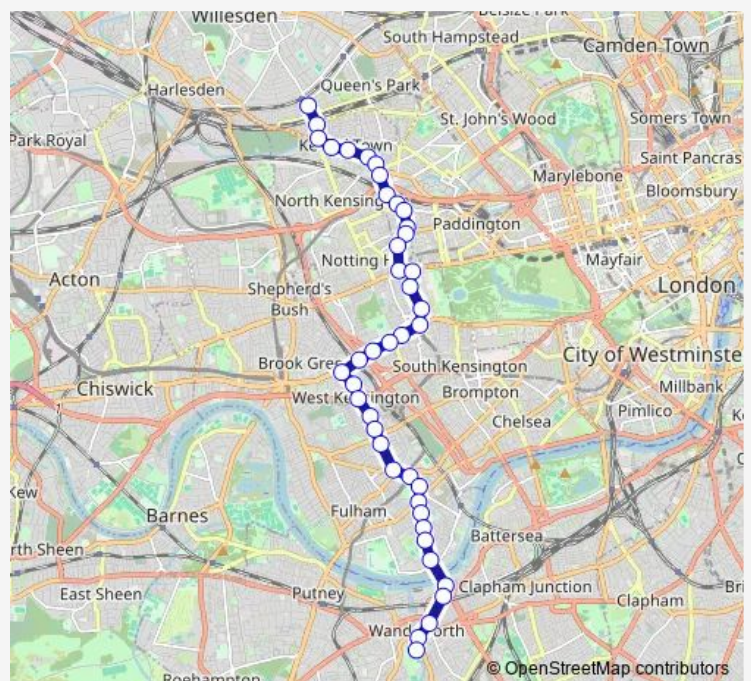

Thursday 00:06-23:54

Friday 00:06-23:54

Saturday 00:06-23:54

Sunday 00:06-23:54

Route info

Direction: Mapleton Road (Sw18)

Stops: 43

Trip Duration: 1 hour 27 min

Wednesday 00:09-23:57

Thursday 00:09-23:57

Friday 00:09-23:57

Saturday 00:09-23:57

Sunday 00:09-23:57

Route info

Direction: Station Terrace

Stops: 42