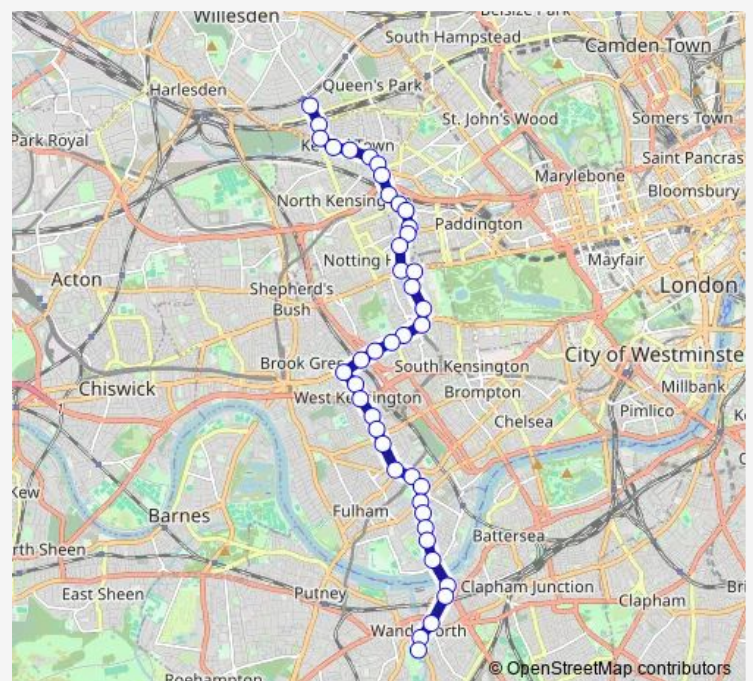

Bus 28 Kensal Rise - Notting Hill Gate - Kensington - Fulham - Wandsworth

[Go to website](#)

Direction

Mapleton Road (Sw18) — Kensal Rise Station

43 stops

[Open route schedule](#)

Mapleton Road (Sw18)

Southside Shopping Centre

Ram Street

Tonsley Street

Wandsworth Town Station

Swandon Way

Bridgend Road

Townmead Road

Oakbury Road

Sands End / Hazlebury Road

New Kings Road

Tyrawley Road

Fulham Town Hall

Fulham Broadway

Shorrolds Road

Lillie Road West Kensington

West Kensington Estate

West Kensington

Lytton Estate

Kensington Olympia /Hammersmith Road

Holland Road

Route schedule

Mapleton Road (Sw18) — Kensal Rise Station

Monday 00:06-23:54

Tuesday 00:06-23:54

Wednesday 00:06-23:54

Thursday 00:06-23:54

Friday 00:06-23:54

Saturday 00:06-23:54

Sunday 00:06-23:54

Route info

Direction: Mapleton Road (Sw18)

Stops: 43

Trip Duration: 1 hour 26 min

28 — Kensal Rise - Notting Hill Gate - Kensington - Fulham - Wandsworth