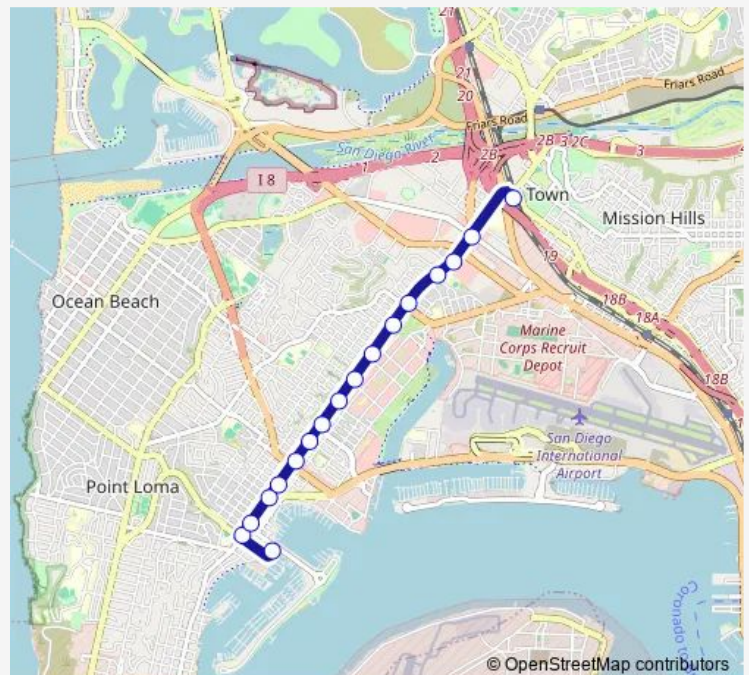

Bus 28 Old Town T.C. - Shelter Island

[Go to website](#)

Direction

Old Town Transit Center — Anchorage Ln & Shelter Island Dr

17 stops

[Open route schedule](#)

- Old Town Transit Center
- Rosecrans St & Kurtz St
- Rosecrans St & Midway Dr
- Rosecrans St & Midway Dr
- Rosecrans St & N Evergreen St
- Rosecrans St & Lytton St
- Rosecrans St & Goldsmith St
- Rosecrans St & Curtis St
- Rosecrans St & Zola St
- Rosecrans St & Udall St
- Rosecrans St & Russell St
- Rosecrans St & Oliphant St
- Rosecrans St & Nimitz Bl
- Rosecrans St & Garrison St
- Rosecrans St & Carleton St
- Shelter Island Dr & Rosecrans St
- Anchorage Ln & Shelter Island Dr

Route schedule

Old Town Transit Center — Anchorage Ln & Shelter Island Dr

Monday	05:41-22:34
Tuesday	05:41-22:34
Wednesday	05:41-22:34
Thursday	05:41-22:34
Friday	05:41-22:34
Saturday	06:11-22:34
Sunday	06:11-22:34

Route info

Direction: Old Town Transit Center

Stops: 17

Trip Duration: 0 hour 20 min

Direction

Anchorage Ln & Shelter Island Dr — Old Town Transit Center

17 stops

[Open route schedule](#)

Old Town Transit Center

Route schedule

Anchorage Ln & Shelter Island Dr — Old Town Transit Center

Monday 05:26-22:18

Tuesday 05:26-22:18

Wednesday 05:26-22:18

Thursday 05:26-22:18

Friday 05:26-22:18