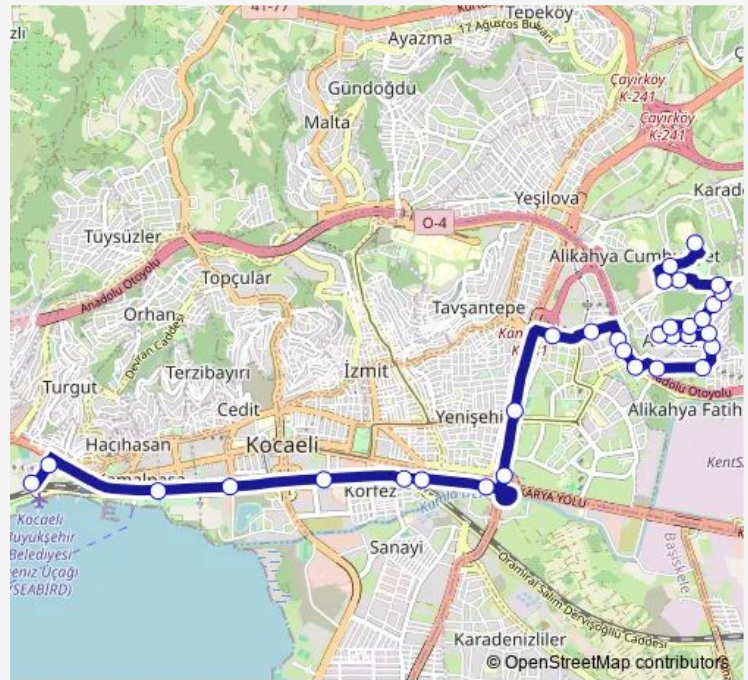

Akarca Postane 1

Akarca Parki 1

Akarca İş Merkezi 1

Route schedule

Bati Terminali Peronlar — Çocuk Hastanesi Depolama Alanı

Monday 00:10-23:50

Tuesday 00:10-23:50

Wednesday 00:10-23:50

Thursday 00:10-23:50

Friday 00:10-23:50

Saturday 00:10-23:50

Sunday 00:10-23:50

Route info

Direction: Bati Terminali Peronlar

Stops: 32

Trip Duration: 0 hour 21 min

Friday 06:00-23:40

Saturday 06:00-23:40

Sunday 06:00-23:40

Route info

Direction: Çocuk Hastanesi

Stops: 35

Trip Duration: 0 hour 21 min

Akçakocabey