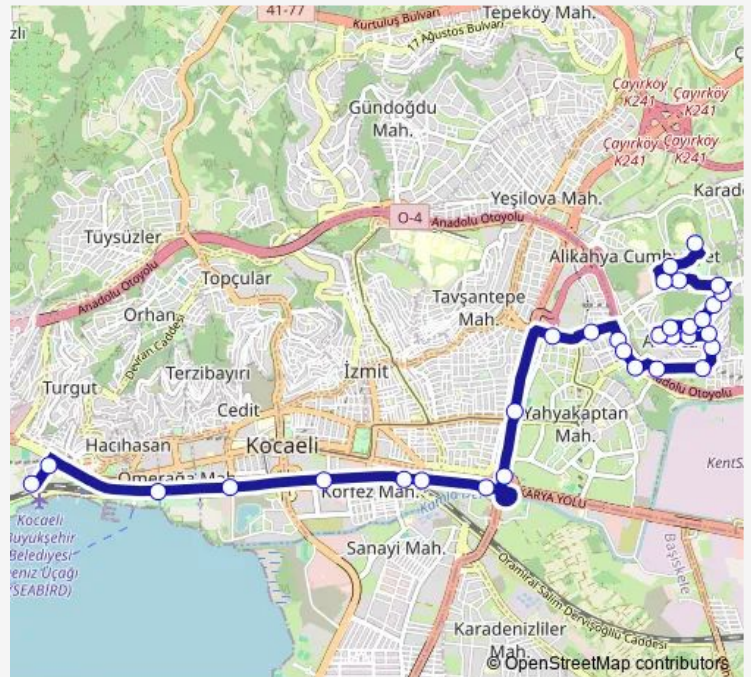

### Route schedule

Çocuk Hastanesi — Batı Terminali Giriş

Monday 06:00-23:40

Tuesday 06:00-23:40

Wednesday 06:00-23:40

Thursday 06:00-23:40

Friday 06:00-23:40

Saturday 06:00-23:40

### Route info

Direction: Çocuk Hastanesi

Stops: 35

Trip Duration: 0 hour 21 min

■ 28 — Alikahya-İzmit

BusMaps

Horosan

İzmit Otogar 2