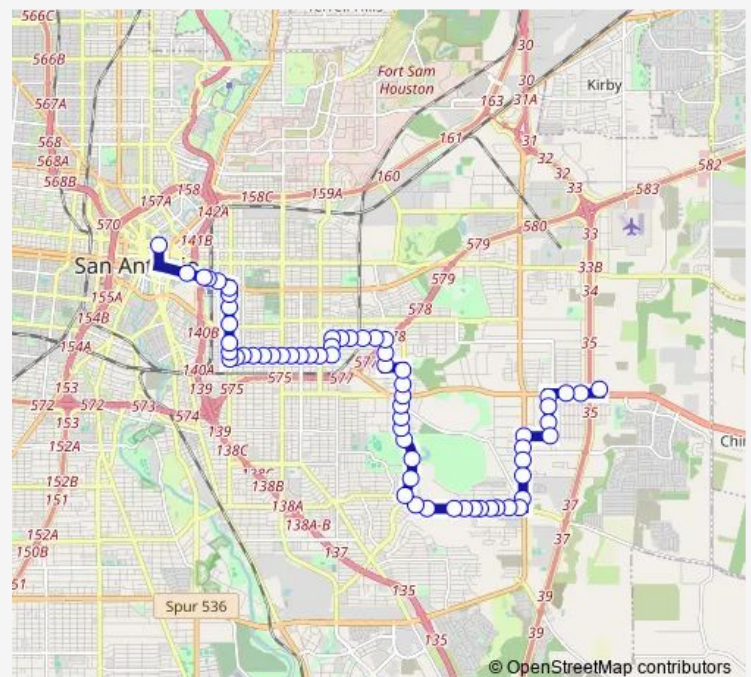

Southcross IN Front OF 3875

E. Southcross & Pecan Grove

E. Southcross Opposite Prestwick

Route schedule

WAL-Mart Parking Lot — Navarro & Pecan

Monday 04:25-21:51

Tuesday 04:25-21:51

Wednesday 04:25-21:51

Thursday 04:25-21:51

Friday 04:25-21:51

Saturday 04:26-21:37

Sunday 04:25-21:39

Route info

Direction: WAL-Mart Parking Lot

Stops: 64

Trip Duration: 0 hour 37 min

28 — Porter Frequent

E. Southcross Opposite Ferrington

E. Southcross & Pecan Valley

Pecan Valley & Pecan Vally Circle

Pecan Valley Opposite Hiawatha

Pecan Valley AT South Side Lions Park

Pecan Valley & Smallwood

Pecan Valley Bet. Sargent & Gateway

Pecan Valley & Roland

Pecan Valley & Rigsby

Pecan Valley & Drexel

Pecan Valley & Action Lane

Amanda Between K ST. & J St.

Amanda Opposite H St.

Amanda Opposite Yucca