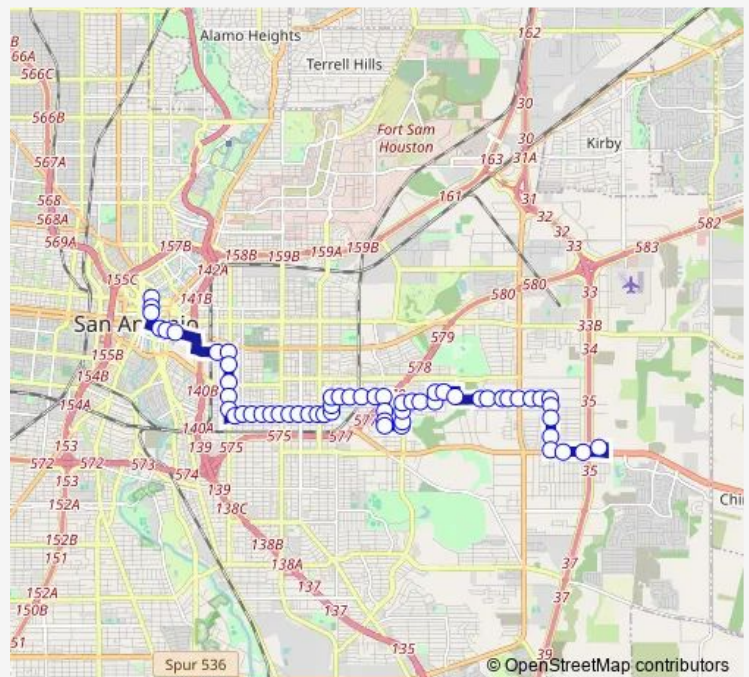

Route schedule

WAL-Mart Parking Lot — Navarro & Pecan

Monday 04:25-21:51

Tuesday 04:25-21:51

Wednesday 04:25-21:51

Thursday 04:25-21:51

Friday 04:25-21:51

Saturday 04:26-21:37

Sunday 04:25-21:39

Route info

Direction: WAL-Mart Parking Lot

Stops: 64

Trip Duration: 0 hour 38 min

28 — Porter Frequent

E. Southcross Opposite Ferrington

E. Southcross & Pecan Valley

Pecan Valley & Pecan Vally Circle

Pecan Valley Opposite Hiawatha

PECAN VALLEY AT SOUTH SIDE LIONS PARK

Pecan Valley & Smallwood

Pecan Valley Bet. Sargent & Gateway

Pecan Valley & Roland

Pecan Valley & Rigsby

Pecan Valley & Drexel

PECAN VALLEY & ACTION LANE

Amanda Between K ST. & J St.

Amanda Opposite H St.

Amanda Opposite Yucca

Yucca & Aurelia

Yucca & Robeson

Yucca Opposite Anita