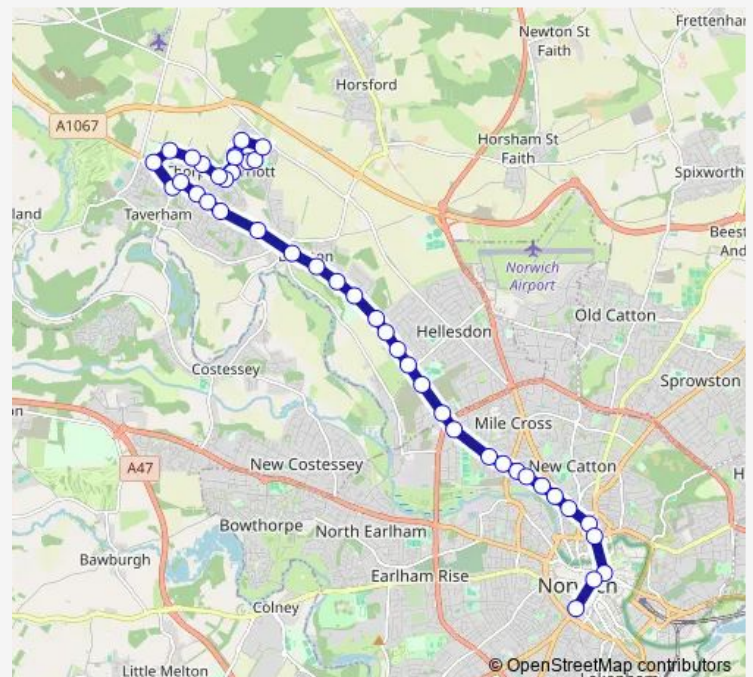

Hurn Road

King Georges Field

Carter Road

Route schedule

St Stephens Street — Cricket Close

Monday 06:51-23:02

Tuesday 06:51-23:02

Wednesday 06:51-23:02

Thursday 06:51-23:02

Friday 06:51-23:02

Saturday 07:43-23:02

Sunday 09:16-22:51

Route info

Direction: St Stephens Street

Stops: 38

Trip Duration: 0 hour 33 min

■ 28 — Norwich - Thorpe Marriott

The Cock

Budgens

Seton Road

Windsor Chase

Roedich Drive

Sandy Lane

Lloyd Road

Route info

Direction: The Otter

Stops: 43

Trip Duration: 0 hour 39 min

Margaret Close

Hamond Road

Hospital

White Rose Park