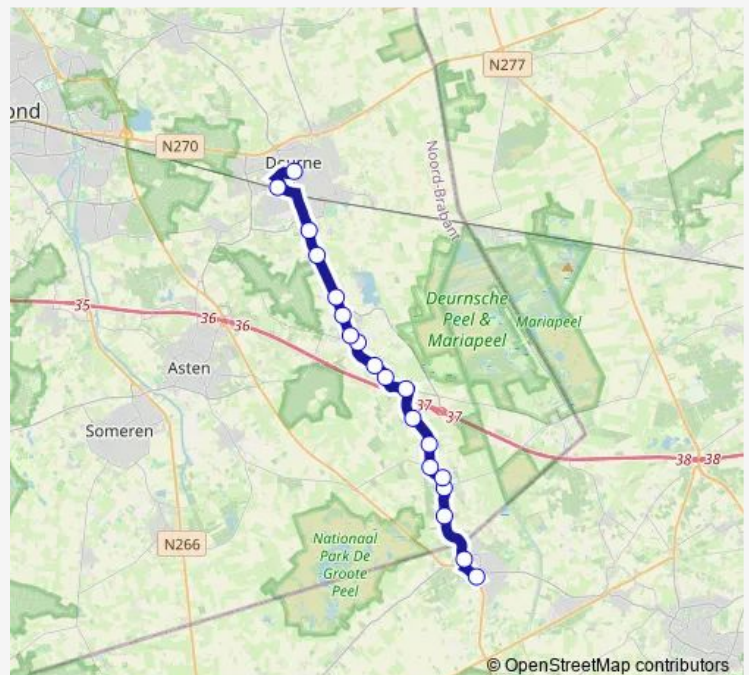

Deurne, Station

### Route schedule

Meijel, Busstation — Deurne, Station

Monday 07:22-09:22

Tuesday 07:22-09:22

Wednesday 07:22-09:22

Thursday 07:22-09:22

Friday 07:22-09:22

Saturday —

### Route info

Direction: Meijel, Busstation

Stops: 21

Trip Duration: 0 hour 26 min

■ 28 — Meijel - Deurne

## Route info

Direction: Deurne, Hogeweg

Stops: 19

Trip Duration: 0 hour 24 min