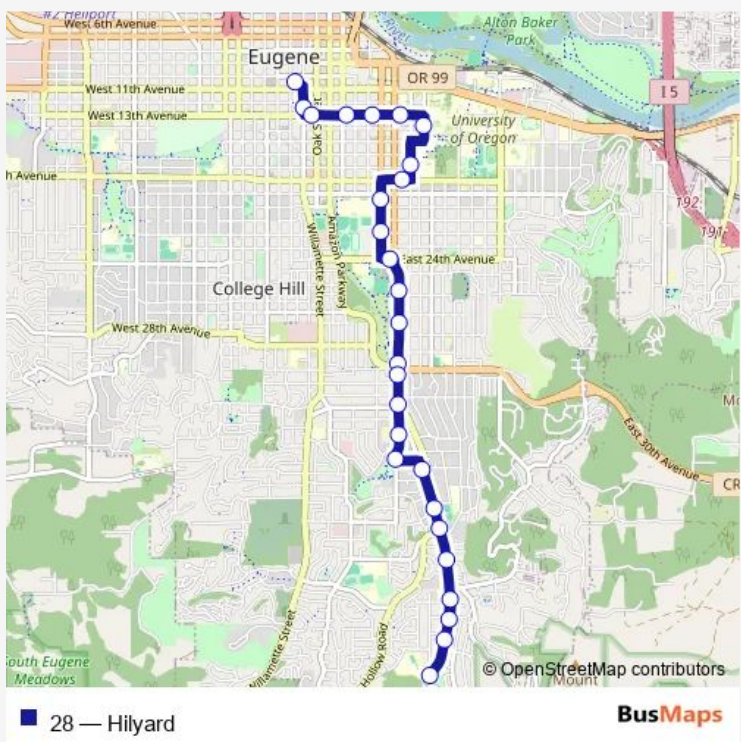

# Bus 28 Hilyard

[Go to website](#)

**Direction**  
 Eugene Station, Bay J — W/S of W. Amazon N of Martin  
 27 stops  
[Open route schedule](#)

- Eugene Station, Bay J
- W/S of Willamette S of 12th
- S/S of 13th W of Oak
- S/S of 13th E of High
- S/S of 13th E of Ferry
- S/S of 13th E of Hilyard
- University of Oregon Station - South
- W/S of Alder N of 17th
- N/S of 18th W of Alder
- W/S of Patterson S of 19th
- W/S of Patterson N of 22nd
- S/S of 24th W of Hilyard
- W/S of Hilyard N of 26th
- W/S of Hilyard N of 28th
- W/S of Hilyard N of 30th
- W/S of Hilyard S of 30th
- W/S of Hilyard N of 33rd
- W/S of Hilyard S of 34th
- W/S of Hilyard S of 36th
- W/S of W. Amazon S of 37th
- W/S of W. Amazon S of 39th PI

Route schedule  
 Eugene Station, Bay J — W/S of W. Amazon N of Martin

Monday	05:52-22:30
Tuesday	05:52-22:30
Wednesday	05:52-22:30
Thursday	05:52-22:30
Friday	05:52-22:30
Saturday	06:52-22:30
Sunday	07:57-20:30

Route info  
 Direction: Eugene Station, Bay J  
 Stops: 27  
 Trip Duration: 0 hour 26 min

W/S of W. Amazon N of Fox Hollow

W/S of W. Amazon N of 44th

W/S of W. Amazon N of Larch

W/S of W. Amazon S of Snell

## Route schedule

W/S of W. Amazon N of Martin — Eugene Sta central arrival zone

Monday 05:58-22:52

Tuesday 05:58-22:52

Wednesday 05:58-22:52

Thursday 05:58-22:52

Friday 05:58-22:52

Saturday 06:58-22:52